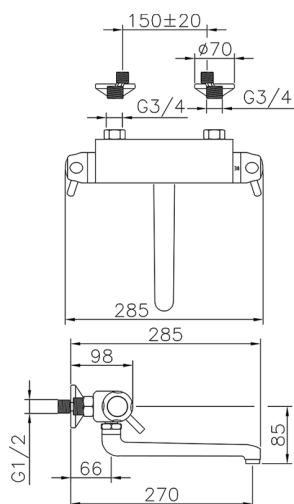

Wall mounted Thermostatic sink mixer COMMUNITY_CPT70010

MODEL **CPT70010**

Wall mounted Thermostatic sink mixer, swivel spout

AVAILABLE FINISHINGS

CHARACTERISTICS

Cartridge Spare Parts **24.02AB.PL**

12x32 Plus Thermostatic Valve