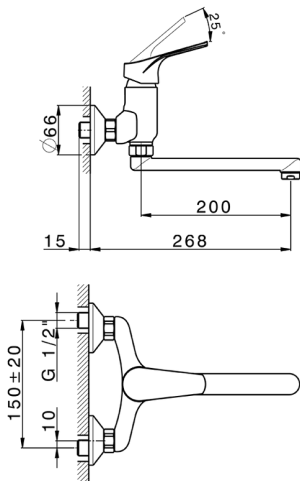

Exposed single lever sink mixer KITCHEN_KE000404

MODEL **KE000404**

Exposed single lever sink mixer, swivel spout

AVAILABLE FINISHINGS

CHARACTERISTICS

Cartridge Spare Parts **ZZ94034000**

35 mm Cartridge

2024-11-23