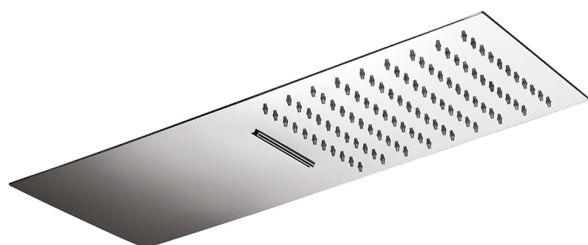

500x220 mm wall-mounted head shower ZEN_ZS122130

MODEL **ZS122130**

500x220 mm wall-mounted head shower, rain, waterfall functions, with patented safety valve, Stainless Steel AISI 304

AVAILABLE FINISHINGS

-  **D1** D1 Brushed Inox
-  **40** 40 Matt Black
-  **4Q** 4Q Matt White
-  **D2** D2 Polished Inox

CHARACTERISTICS

2026-04-08