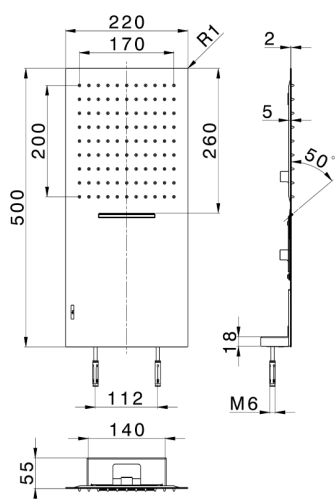

500x220 mm wall-mounted head shower ZEN_ZS122130

MODEL **ZS122130**

500x220 mm wall-mounted head shower, rain, waterfall functions, with patented safety valve, Stainless Steel AISI 304

AVAILABLE FINISHINGS

- **D1** D1 Brushed Inox
- **40** 40 Matt Black
- **4Q** 4Q Matt White
- **D2** D2 Polished Inox

CHARACTERISTICS

2026-04-08