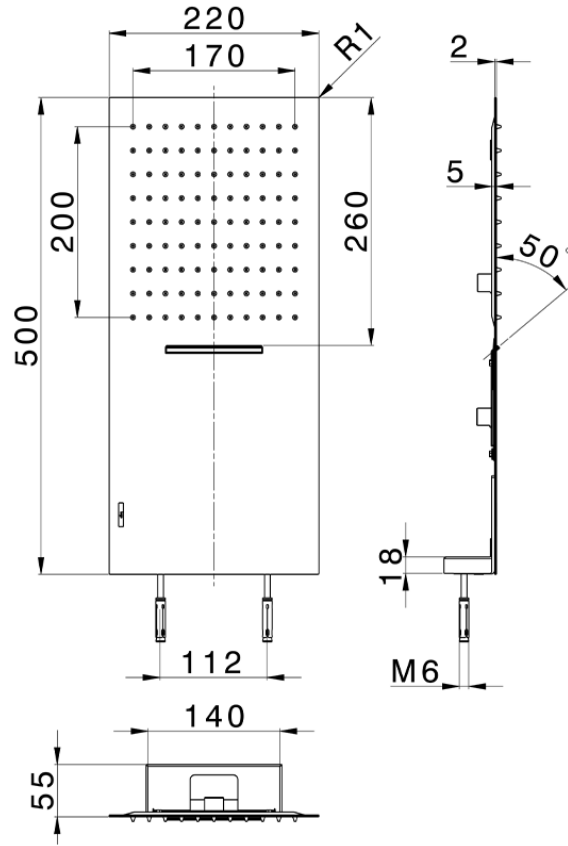

500x220 mm wall-mounted head shower ZEN_ZS122130

ZS122130

<https://en.huberitalia.com/500x220-mm-wall-mounted-head-shower-zen-zs122130>

2026-04-06