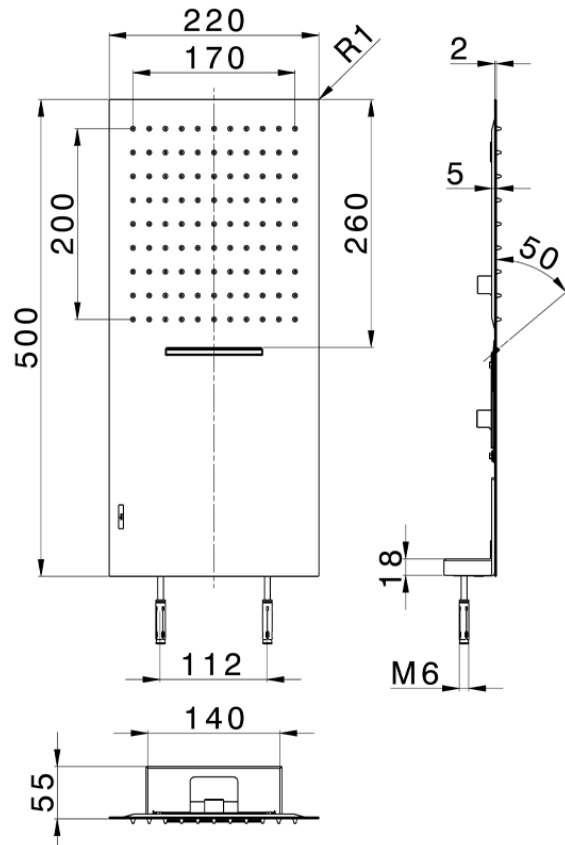

500x220 mm wall-mounted head shower ZEN_ZS122130

ZS122130

<https://en.huberitalia.com/500x220-mm-wall-mounted-head-shower-zen-zs122130>

2026-06-13