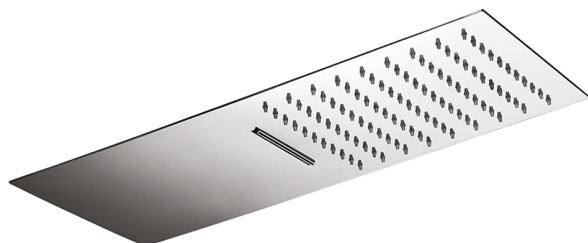

500x220 mm wall-mounted head shower ZEN_ZS122130

MODEL **ZS122130**

500x220 mm wall-mounted head shower, rain, waterfall functions, with patented safety valve, Stainless Steel AISI 304

AVAILABLE FINISHINGS

-  **D1** D1 Brushed Inox
-  **40** 40 Matt Black
-  **4Q** 4Q Matt White
-  **D2** D2 Polished Inox

CHARACTERISTICS

2026-06-13