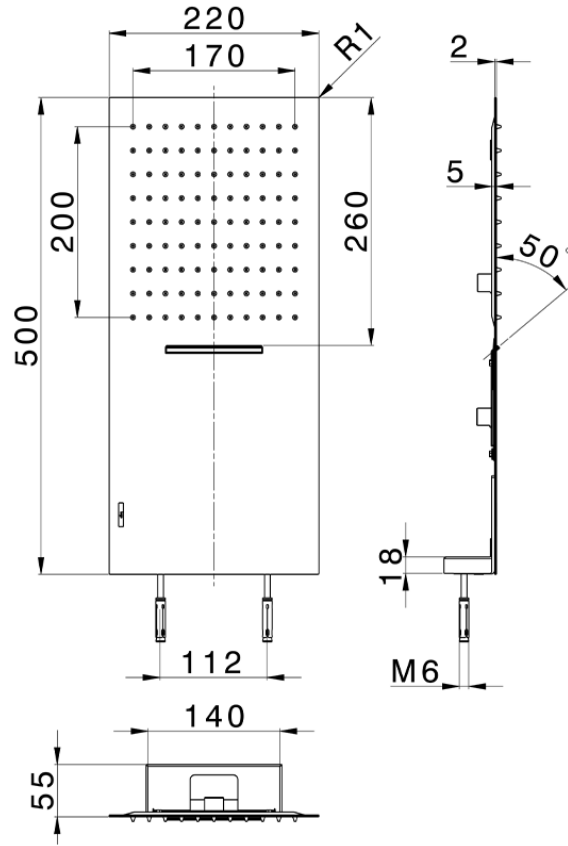

500x220 mm wall-mounted head shower ZEN_ZS122130

ZS122130

<https://en.huberitalia.com/500x220-mm-wall-mounted-head-shower-zen-zs122130>

2026-05-15