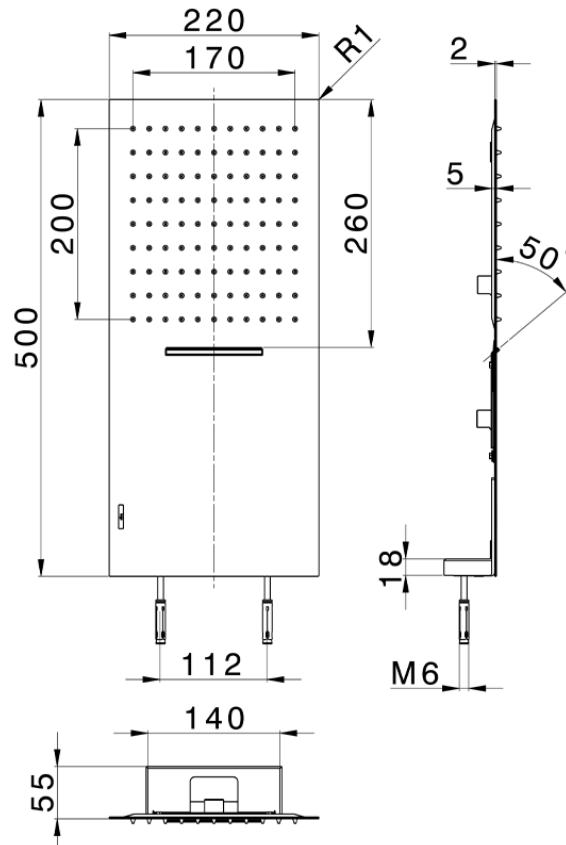

500x220 mm wall-mounted head shower ZEN_ZS122130

ZS122130

<https://en.huberitalia.com/500x220-mm-wall-mounted-head-shower-zen-zs122130>

2026-04-08