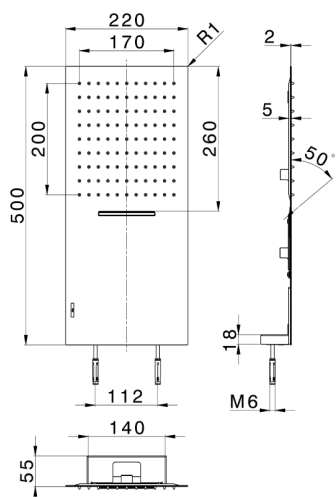

500x220 mm wall-mounted head shower ZEN_ZS122130

MODEL **ZS122130**

500x220 mm wall-mounted head shower, rain, waterfall functions, with patented safety valve, Stainless Steel AISI 304

AVAILABLE FINISHINGS

- **D1** D1 Brushed Inox
- **40** 40 Matt Black
- **4Q** 4Q Matt White
- **D2** D2 Polished Inox

CHARACTERISTICS

2026-06-09