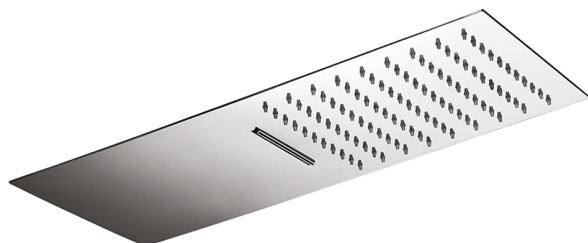

500x220 mm wall-mounted head shower ZEN_ZS122130

MODEL **ZS122130**

500x220 mm wall-mounted head shower, rain, waterfall functions, with patented safety valve, Stainless Steel AISI 304

AVAILABLE FINISHINGS

- **D1** D1 Brushed Inox
- **40** 40 Matt Black
- **4Q** 4Q Matt White
- **D2** D2 Polished Inox

CHARACTERISTICS

2026-06-09