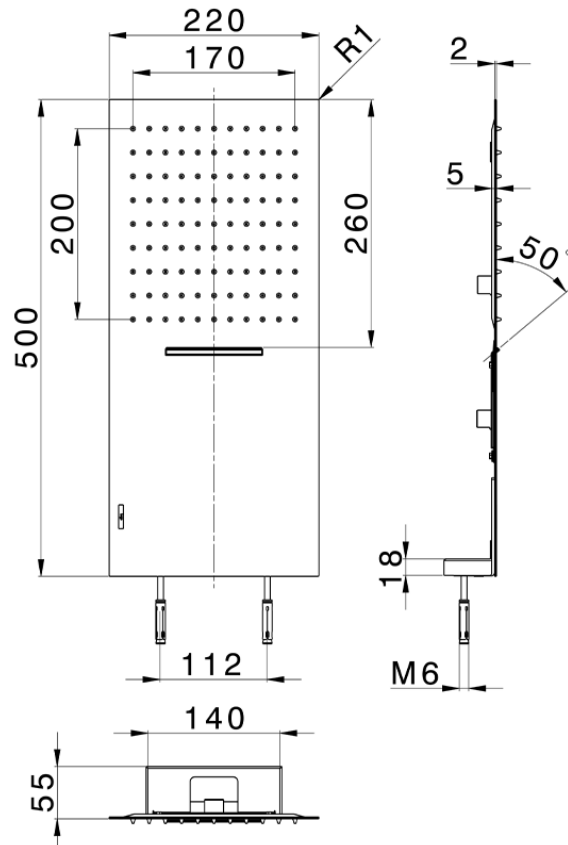

500x220 mm wall-mounted head shower ZEN\_ZS122130

ZS122130

<https://en.huberitalia.com/500x220-mm-wall-mounted-head-shower-zen-zs122130>

2026-04-08