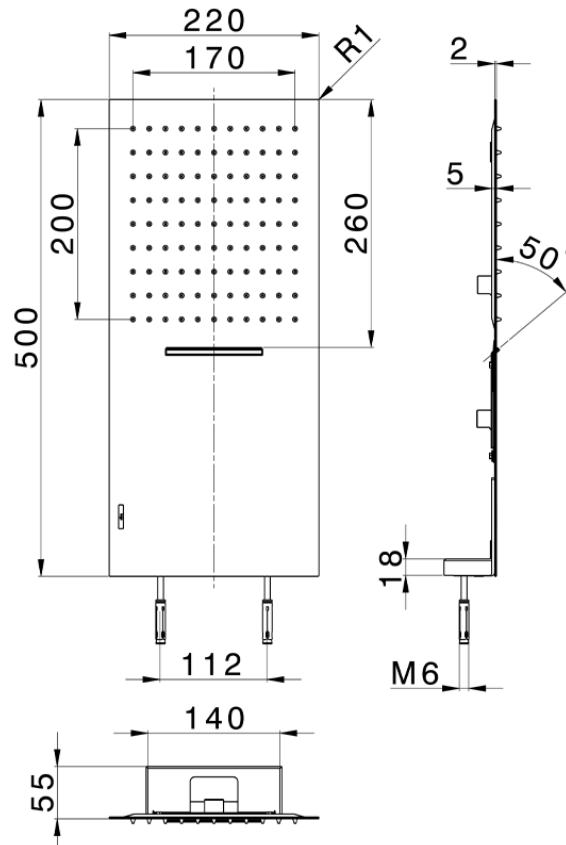

500x220 mm wall-mounted head shower ZEN_ZS122130

ZS122130

<https://en.huberitalia.com/500x220-mm-wall-mounted-head-shower-zen-zs122130>

2026-06-15