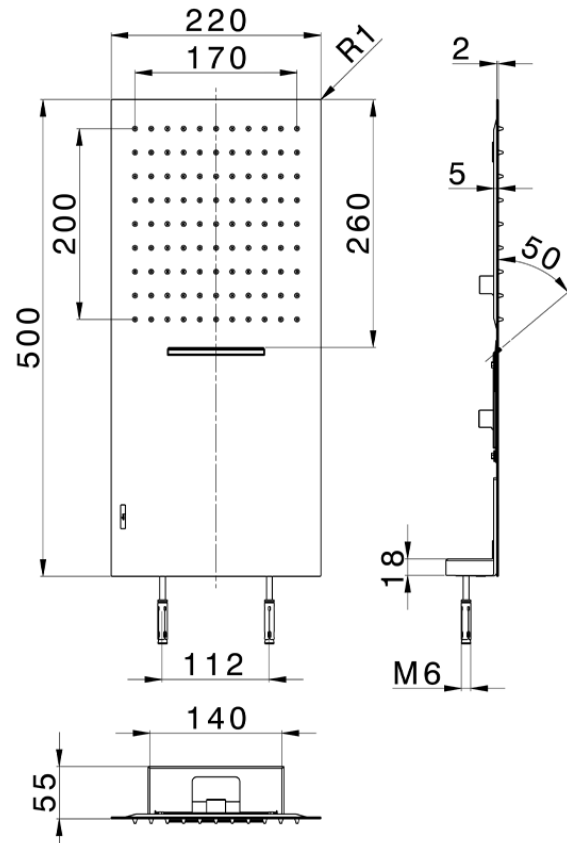

500x220 mm wall-mounted head shower ZEN_ZS122130

ZS122130

<https://en.huberitalia.com/500x220-mm-wall-mounted-head-shower-zen-zs122130>

2026-04-05