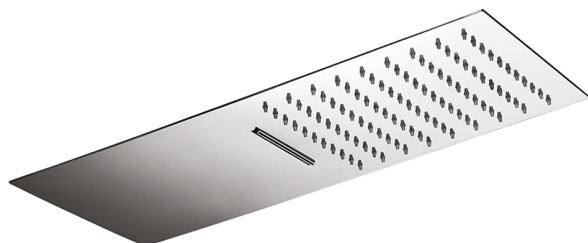

500x220 mm wall-mounted head shower ZEN_ZS122130

MODEL **ZS122130**

500x220 mm wall-mounted head shower, rain, waterfall functions, with patented safety valve, Stainless Steel AISI 304

AVAILABLE FINISHINGS

-  **D1** D1 Brushed Inox
-  **40** 40 Matt Black
-  **4Q** 4Q Matt White
-  **D2** D2 Polished Inox

CHARACTERISTICS

2026-04-06