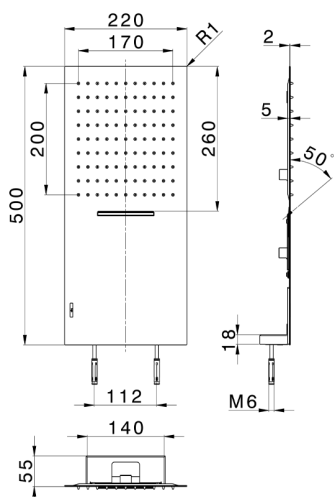

500x220 mm wall-mounted head shower ZEN_ZS122130

MODEL **ZS122130**

500x220 mm wall-mounted head shower, rain, waterfall functions, with patented safety valve, Stainless Steel AISI 304

AVAILABLE FINISHINGS

- **D1** D1 Brushed Inox
- **40** 40 Matt Black
- **4Q** 4Q Matt White
- **D2** D2 Polished Inox

CHARACTERISTICS

2026-05-15