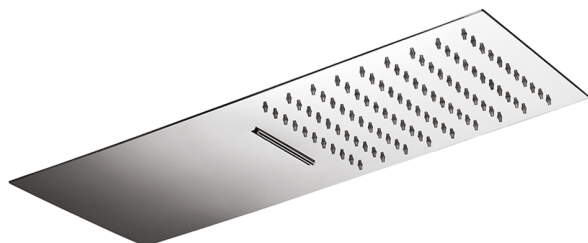

500x220 mm wall-mounted head shower ZEN_ZS122130

MODEL **ZS122130**

500x220 mm wall-mounted head shower, rain, waterfall functions, with patented safety valve, Stainless Steel AISI 304

AVAILABLE FINISHINGS

-  **D1** D1 Brushed Inox
-  **40** 40 Matt Black
-  **4Q** 4Q Matt White
-  **D2** D2 Polished Inox

CHARACTERISTICS

2026-05-15