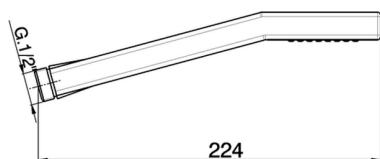

ABS Quad handshower SHOWER_SS014180

MODEL **SS014180**

ABS Quad handshower, one spray

AVAILABLE FINISHINGS

- **21** 21 Chrome
- **2B** 2B Polished Nickel
- **2F** 2F Brushed Nickel
- **40** 40 Matt Black
- **4Q** 4Q Matt White

CHARACTERISTICS

2024-11-24