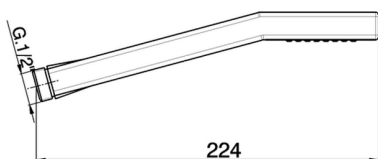

ABS Quad handshower SHOWER_SS014180

MODEL **SS014180**

ABS Quad handshower, one spray

AVAILABLE FINISHINGS

- **21** 21 Chrome
- **2B** 2B Polished Nickel
- **2F** 2F Brushed Nickel
- **40** 40 Matt Black
- **4Q** 4Q Matt White

CHARACTERISTICS

2024-11-27