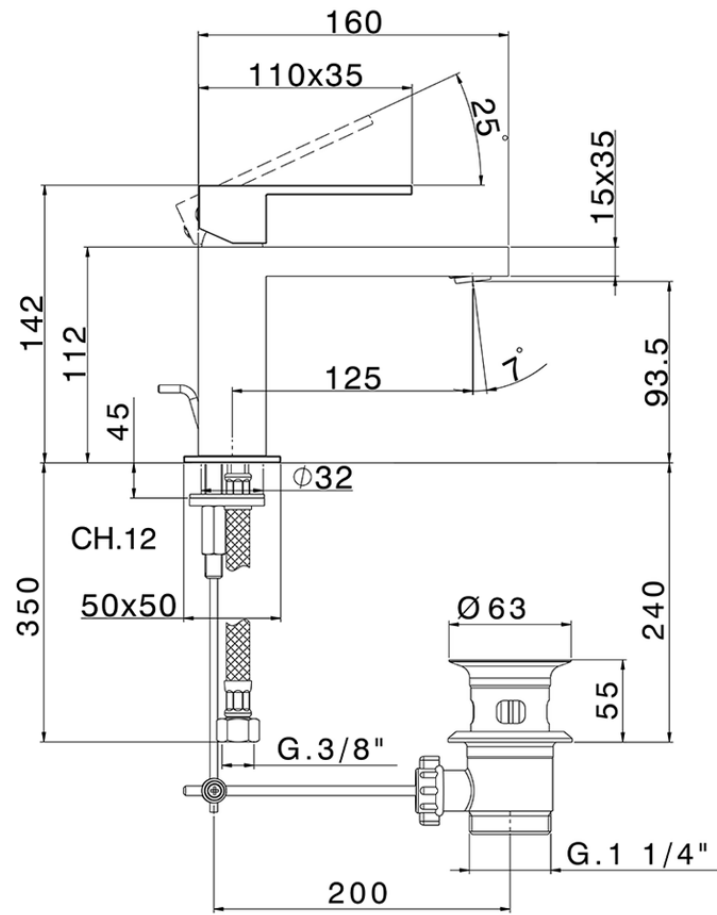

Single lever washbasin mixer NUOVA EGO_NE000514

NE000514

<https://en.huberitalia.com/single-lever-washbasin-mixer-nuova-ego-ne000514>

2024-11-21