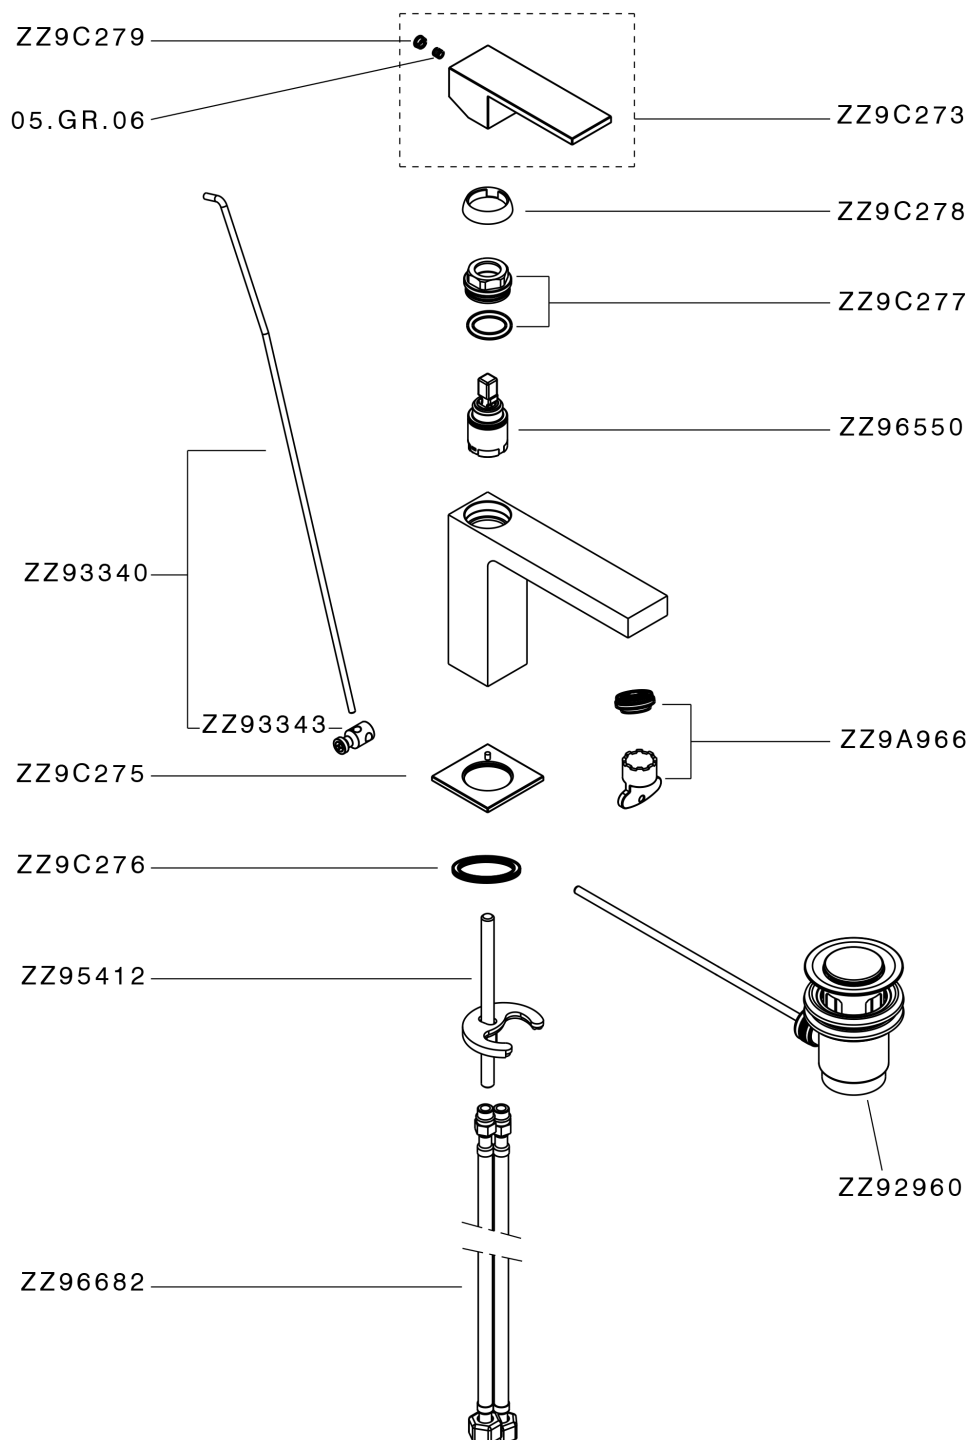

## Single lever washbasin mixer NUOVA EGO\_NE000514

NE000514

<https://en.huberitalia.com/single-lever-washbasin-mixer-nuova-ego-ne000514>

2024-11-24