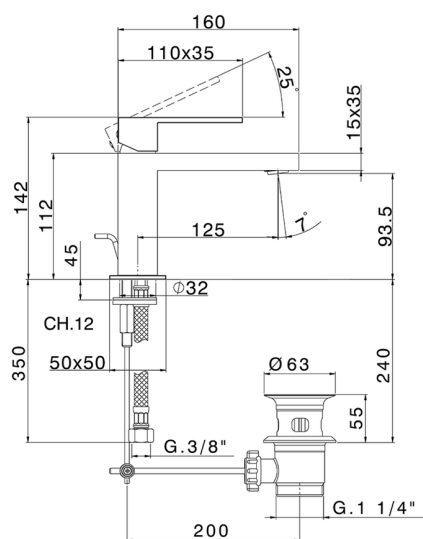

Single lever washbasin mixer NUOVA EGO_NE000514

MODEL **NE000514**

Single lever washbasin mixer, with 1"1/4 automatic pop-up waste, G.3/8" stainless steel flexible hoses

AVAILABLE FINISHINGS

-  **21** 21 Chrome
-  **2F** 2F Brushed Nickel
-  **40** 40 Matt Black
-  **4Q** 4Q Matt White

CHARACTERISTICS

Cartridge Spare Parts **ZZ96550000**

25 mm Cartridge

Single lever washbasin mixer NUOVA EGO_NE000514

NE000514

<https://en.huberitalia.com/single-lever-washbasin-mixer-nuova-ego-ne000514>

2024-11-24