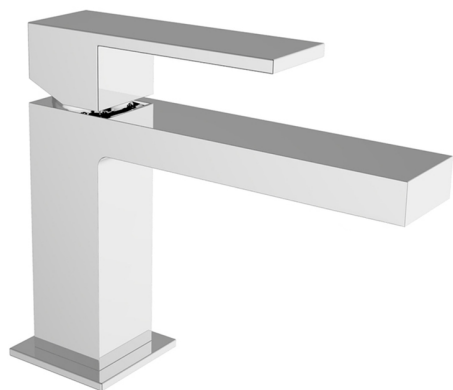

Single lever washbasin mixer NUOVA EGO_NE000514

MODEL **NE000514**

Single lever washbasin mixer, with 1"1/4 automatic pop-up waste, G.3/8" stainless steel flexible hoses

AVAILABLE FINISHINGS

-  **21** 21 Chrome
-  **2F** 2F Brushed Nickel
-  **40** 40 Matt Black
-  **4Q** 4Q Matt White

CHARACTERISTICS

Cartridge Spare Parts **ZZ96550000**

25 mm Cartridge

Single lever washbasin mixer NUOVA EGO_NE000514

NE000514

<https://en.huberitalia.com/single-lever-washbasin-mixer-nuova-ego-ne000514>

2024-11-24