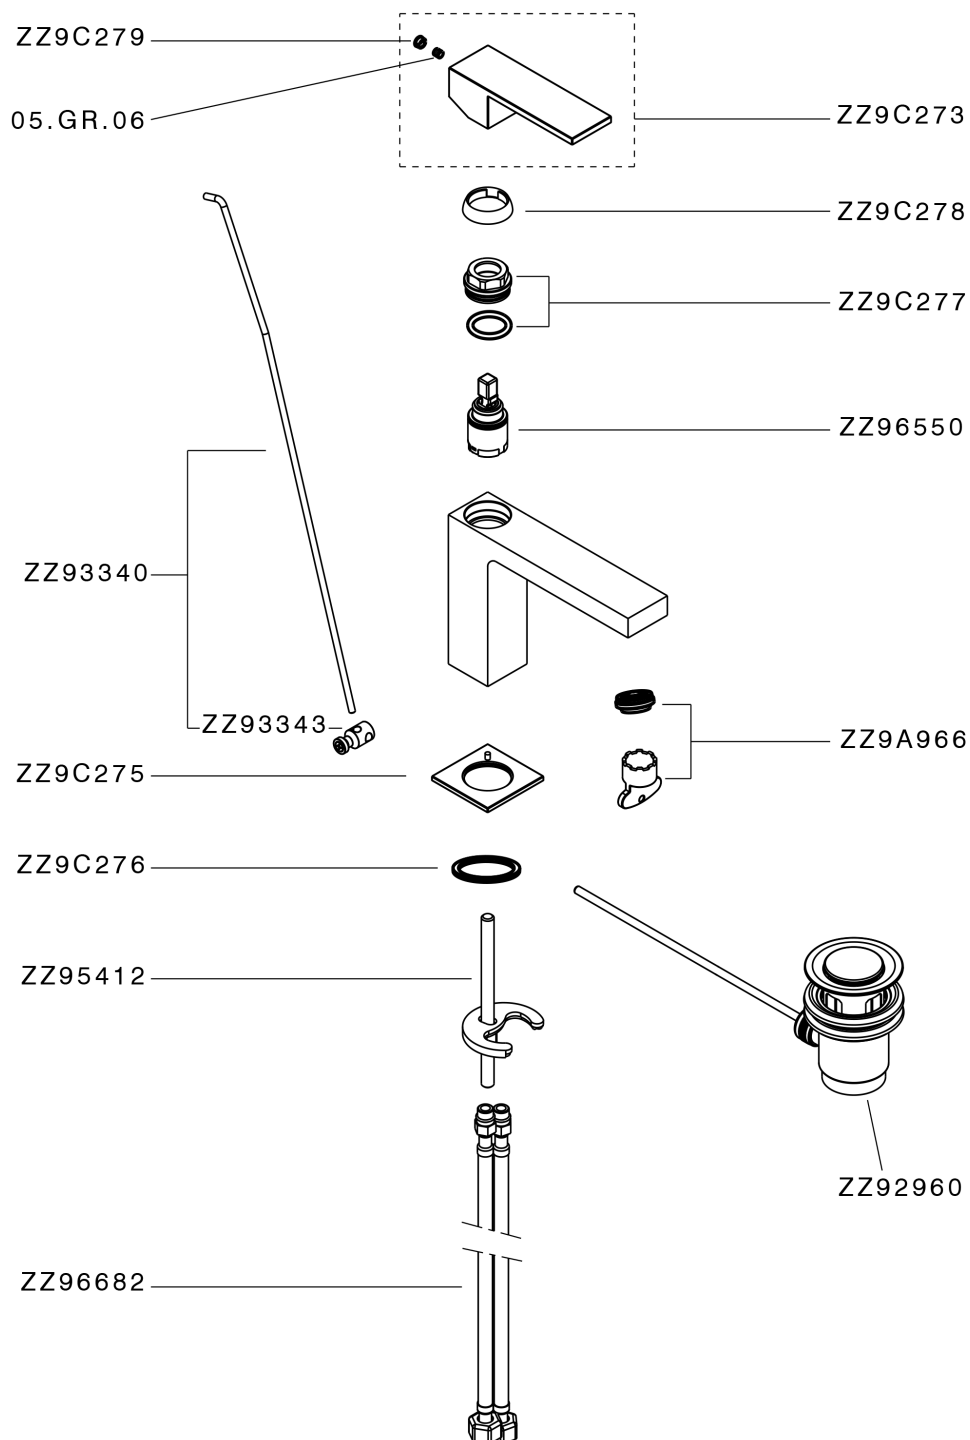

Single lever washbasin mixer NUOVA EGO_NE000514

MODEL **NE000514**

Single lever washbasin mixer, with 1"1/4 automatic pop-up waste, G.3/8" stainless steel flexible hoses

AVAILABLE FINISHINGS

-  **21** 21 Chrome
-  **2F** 2F Brushed Nickel
-  **40** 40 Matt Black
-  **4Q** 4Q Matt White

CHARACTERISTICS

Cartridge Spare Parts **ZZ96550000**

25 mm Cartridge

Single lever washbasin mixer NUOVA EGO_NE000514

NE000514

<https://en.huberitalia.com/single-lever-washbasin-mixer-nuova-ego-ne000514>

2024-11-24