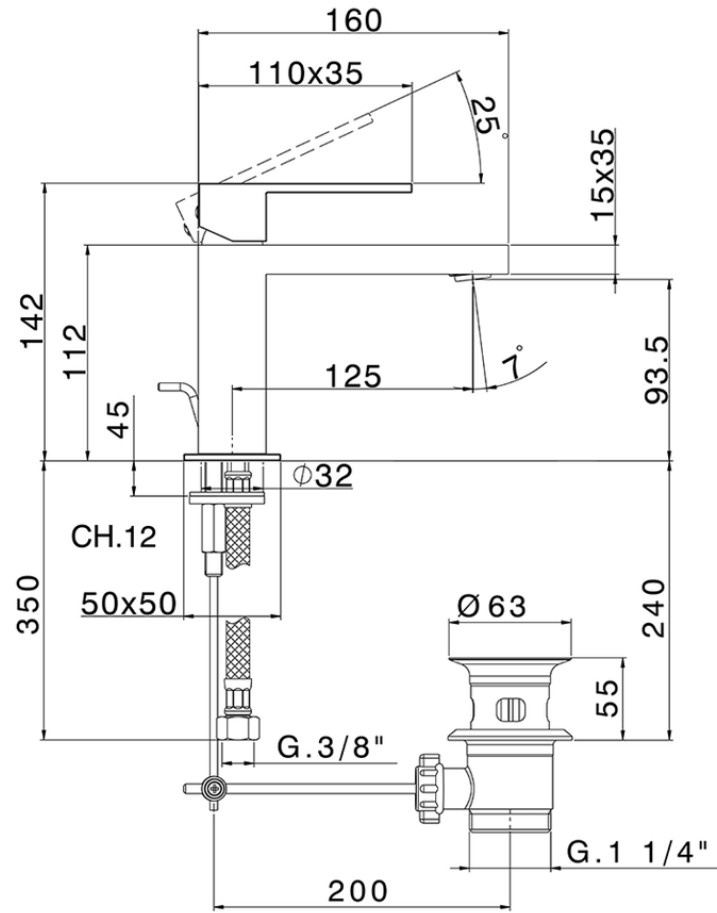

Single lever washbasin mixer NUOVA EGO_NE000514

NE000514

<https://en.huberitalia.com/single-lever-washbasin-mixer-nuova-ego-ne000514>

2024-11-24