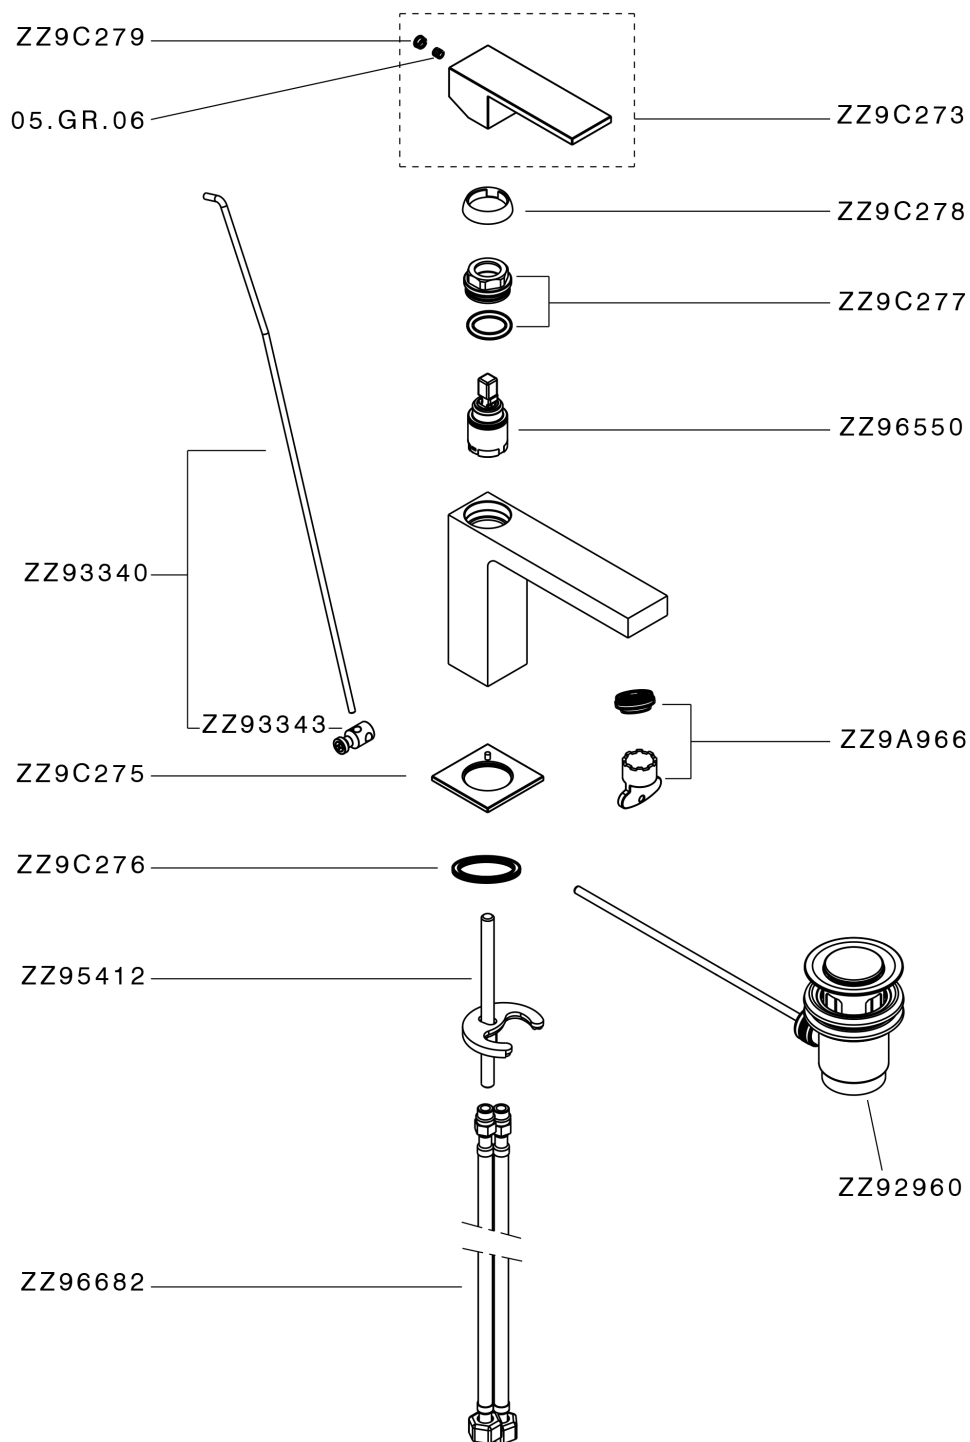

Single lever washbasin mixer NUOVA EGO_NE000514

NE000514

<https://en.huberitalia.com/single-lever-washbasin-mixer-nuova-ego-ne000514>

2024-11-21