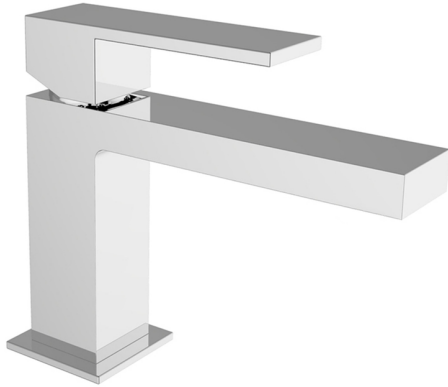

Single lever washbasin mixer NUOVA EGO_NE000514

MODEL **NE000514**

Single lever washbasin mixer, with 1"1/4 automatic pop-up waste, G.3/8" stainless steel flexible hoses

AVAILABLE FINISHINGS

-  **21** 21 Chrome
-  **2F** 2F Brushed Nickel
-  **40** 40 Matt Black
-  **4Q** 4Q Matt White

CHARACTERISTICS

Cartridge Spare Parts **ZZ96550000**

25 mm Cartridge

Single lever washbasin mixer NUOVA EGO_NE000514

NE000514

<https://en.huberitalia.com/single-lever-washbasin-mixer-nuova-ego-ne000514>

2024-11-21