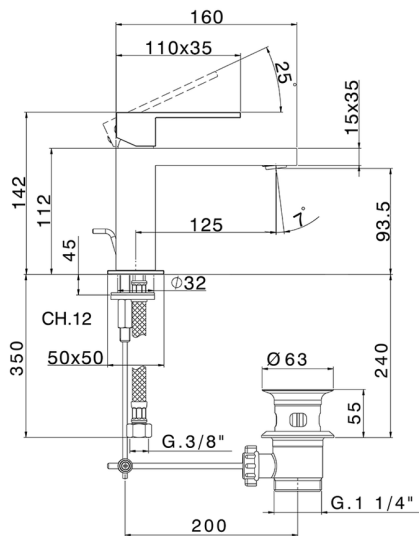

Single lever washbasin mixer NUOVA EGO_NE000514

MODEL **NE000514**

Single lever washbasin mixer, with 1"1/4 automatic pop-up waste, G.3/8" stainless steel flexible hoses

AVAILABLE FINISHINGS

-  **21** 21 Chrome
-  **2F** 2F Brushed Nickel
-  **40** 40 Matt Black
-  **4Q** 4Q Matt White

CHARACTERISTICS

Cartridge Spare Parts **ZZ96550000**

25 mm Cartridge

Single lever washbasin mixer NUOVA EGO_NE000514

NE000514

<https://en.huberitalia.com/single-lever-washbasin-mixer-nuova-ego-ne000514>

2024-11-21