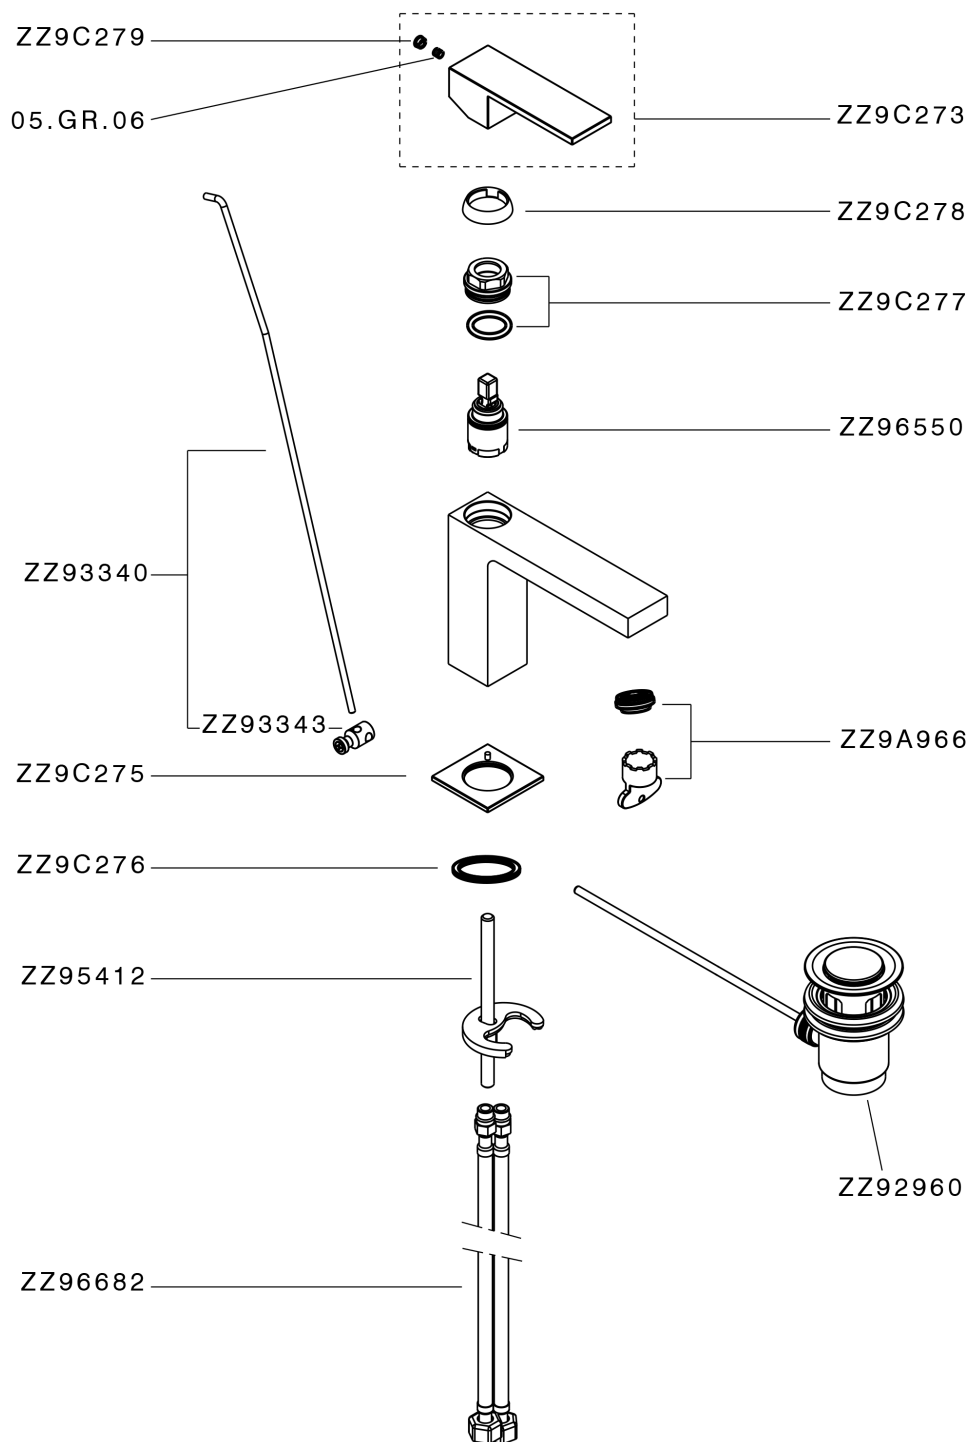

Single lever washbasin mixer NUOVA EGO_NE000514

MODEL **NE000514**

Single lever washbasin mixer, with 1"1/4 automatic pop-up waste, G.3/8" stainless steel flexible hoses

AVAILABLE FINISHINGS

-  **21** 21 Chrome
-  **2F** 2F Brushed Nickel
-  **40** 40 Matt Black
-  **4Q** 4Q Matt White

CHARACTERISTICS

Cartridge Spare Parts **ZZ96550000**

25 mm Cartridge

Single lever washbasin mixer NUOVA EGO_NE000514

NE000514

<https://en.huberitalia.com/single-lever-washbasin-mixer-nuova-ego-ne000514>

2024-11-21