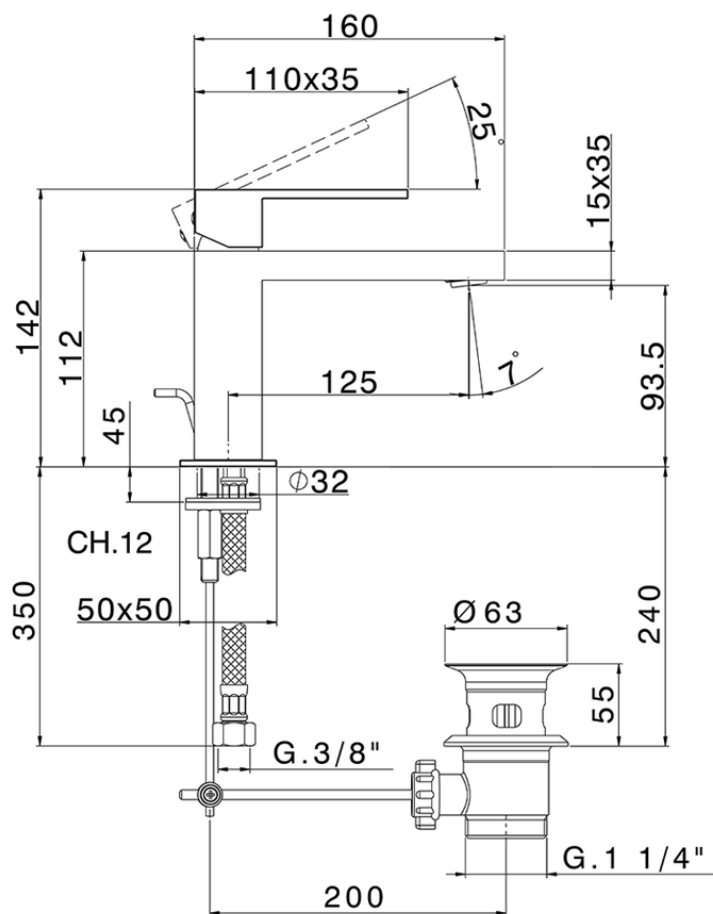

## Single lever washbasin mixer NUOVA EGO\_NE000514

NE000514

<https://en.huberitalia.com/single-lever-washbasin-mixer-nuova-ego-ne000514>

2024-11-23