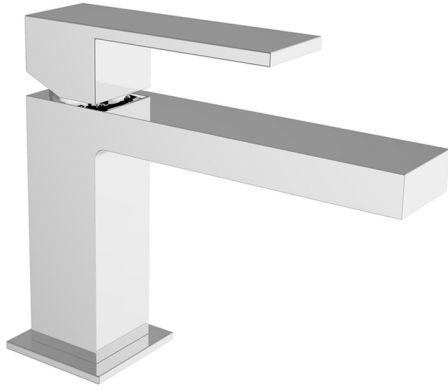

## Single lever washbasin mixer NUOVA EGO\_NE000514

MODEL **NE000514**

Single lever washbasin mixer, with 1"1/4 automatic pop-up waste, G.3/8" stainless steel flexible hoses

### CHARACTERISTICS

Cartridge Spare Parts **ZZ96550000**

**25 mm Cartridge**

## Single lever washbasin mixer NUOVA EGO\_NE000514

NE000514

<https://en.huberitalia.com/single-lever-washbasin-mixer-nuova-ego-ne000514>

2024-11-21