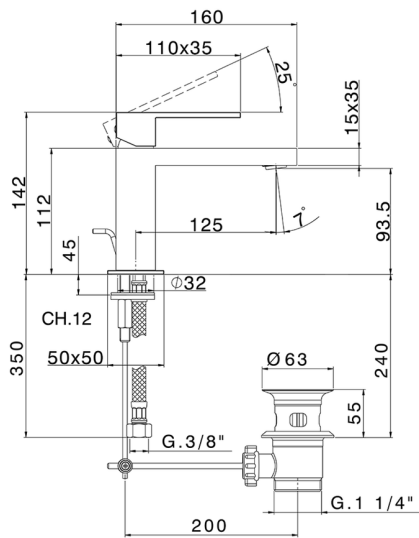

## Single lever washbasin mixer NUOVA EGO\_NE000514

MODEL **NE000514**

Single lever washbasin mixer, with 1"1/4 automatic pop-up waste, G.3/8" stainless steel flexible hoses

### CHARACTERISTICS

Cartridge Spare Parts **ZZ96550000**

**25 mm Cartridge**

## Single lever washbasin mixer NUOVA EGO\_NE000514

NE000514

<https://en.huberitalia.com/single-lever-washbasin-mixer-nuova-ego-ne000514>

2024-11-21