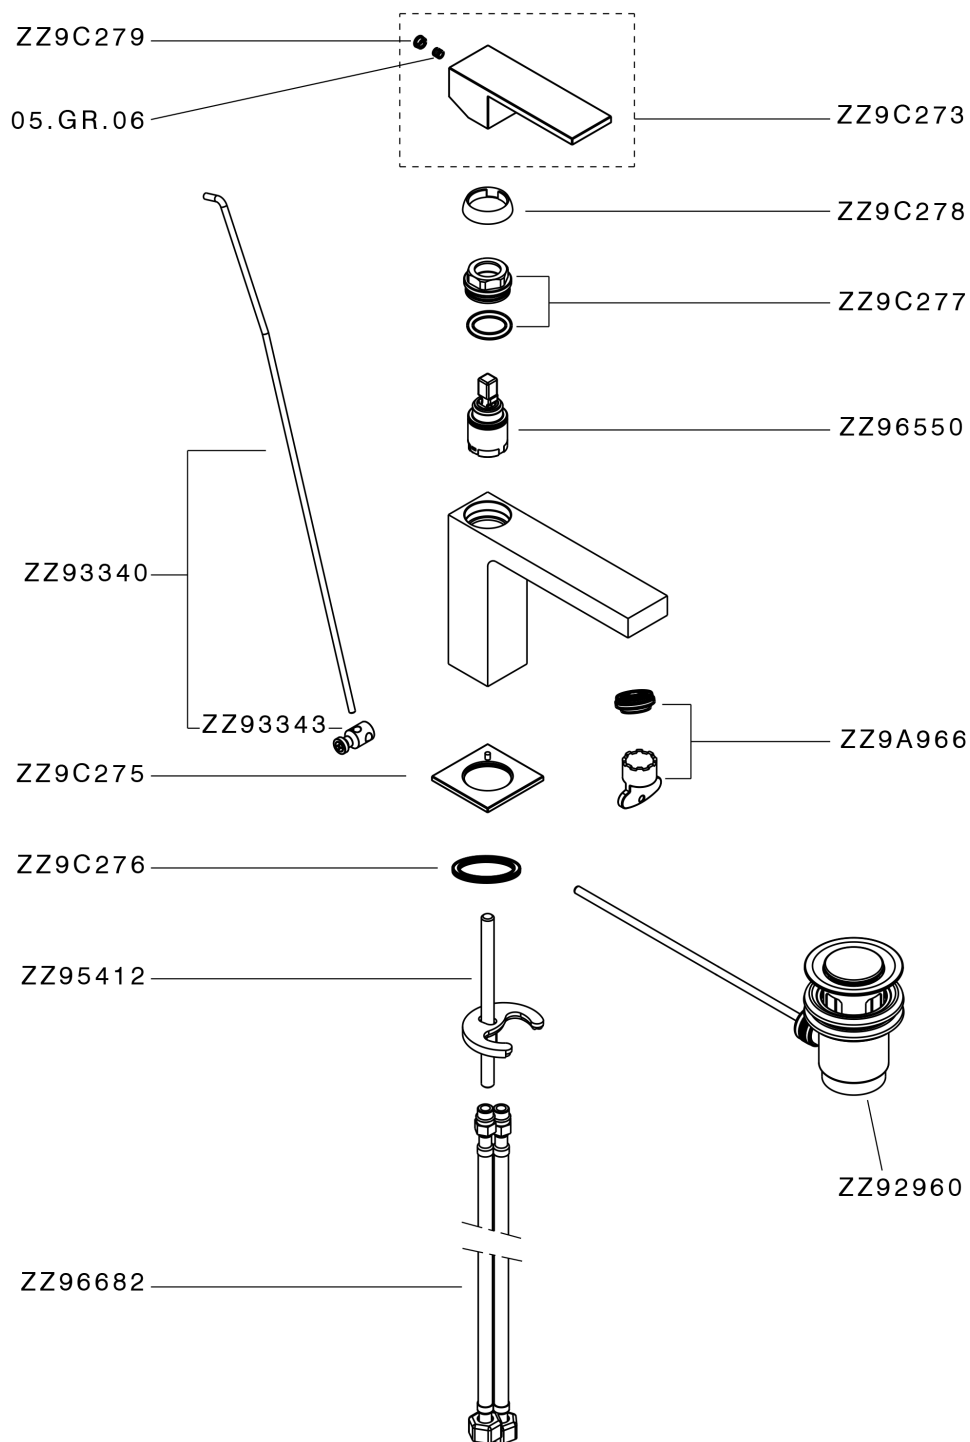

## Single lever washbasin mixer NUOVA EGO\_NE000514

MODEL **NE000514**

Single lever washbasin mixer, with 1"1/4 automatic pop-up waste, G.3/8" stainless steel flexible hoses

### CHARACTERISTICS

Cartridge Spare Parts **ZZ96550000**

**25 mm Cartridge**

## Single lever washbasin mixer NUOVA EGO\_NE000514

NE000514

<https://en.huberitalia.com/single-lever-washbasin-mixer-nuova-ego-ne000514>

2024-11-21