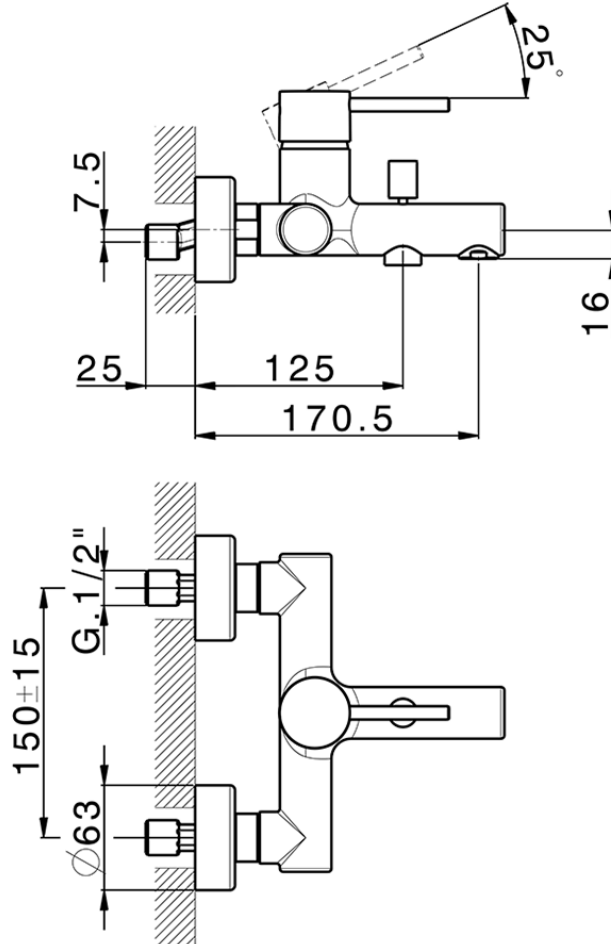

Single lever bath mixer M32\_MT000130

MT000130

<https://en.huberitalia.com/single-lever-bath-mixer-m32-mt000130>

2024-09-20