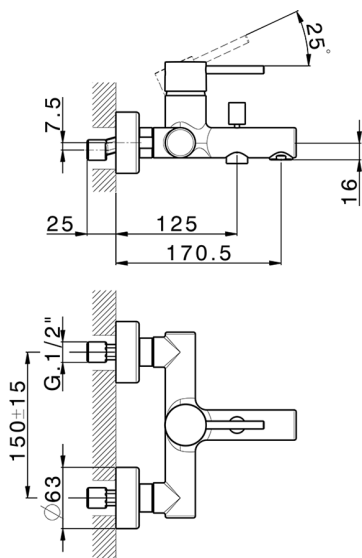

Single lever bath mixer M32_MT000130

MODEL **MT000130**

Single lever bath mixer, without shower set, 1/2" M flexible connection

AVAILABLE FINISHINGS

-  **21** 21 Chrome
-  **26** 26 Old Copper
-  **2F** 2F Brushed Nickel
-  **2W** 2W Brushed Gold
-  **40** 40 Matt Black
-  **4Q** 4Q Matt White

CHARACTERISTICS

Cartridge Spare Parts **ZZ95435000**

35 mm Cartridge

EcoStop

EcoStop feature limits water flow to approximately 50% of maximum output with one point of resistance on setting. Push slightly past the middle stop only when full water output is required. This will save water up to 50%.