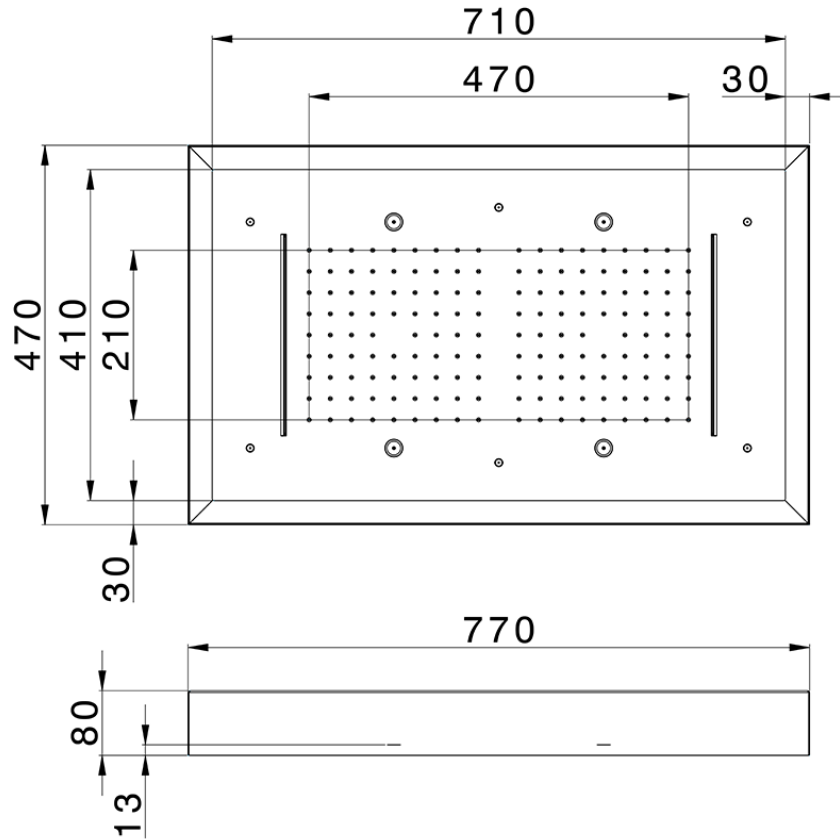

## 770x470 mm Chromotherapy Ceiling showerhead ZEN\_ZS1C0180

ZS1C0180

<https://en.huberitalia.com/770x470-mm-chromotherapy-ceiling-showerhead-zen-zs1c0180>

2025-04-25