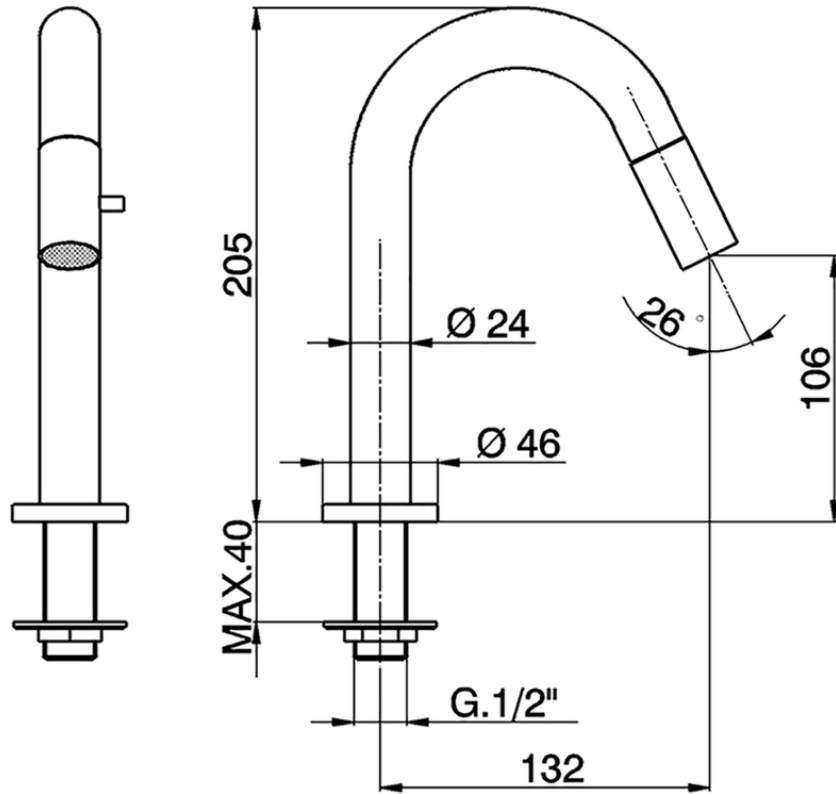

Pillar tap CHRONOS_CR000910

CR000910

<https://en.huberitalia.com/pillar-tap-chronos-cr000910>

2026-06-13