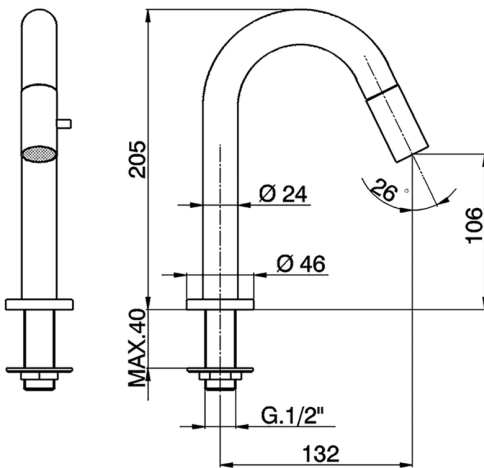

Pillar tap CHRONOS_CR000910

MODEL **CR000910**

Pillar tap, without pop-up waste, swivel spout, without flexible hoses

AVAILABLE FINISHINGS

CHARACTERISTICS

2026-06-13