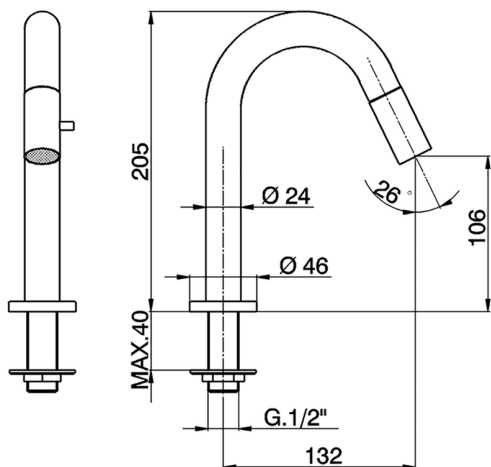

Pillar tap CHRONOS_CR000910

MODEL **CR000910**

Pillar tap, without pop-up waste, swivel spout, without flexible hoses

AVAILABLE FINISHINGS

CHARACTERISTICS

2026-04-06