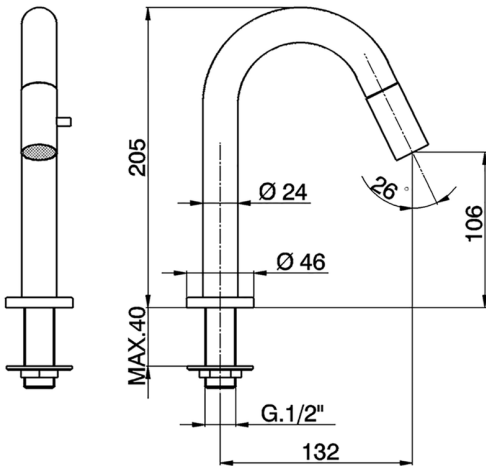

## Pillar tap CHRONOS\_CR000910

MODEL **CR000910**

Pillar tap, without pop-up waste, swivel spout, without flexible hoses

AVAILABLE FINISHINGS

CHARACTERISTICS

2026-04-05