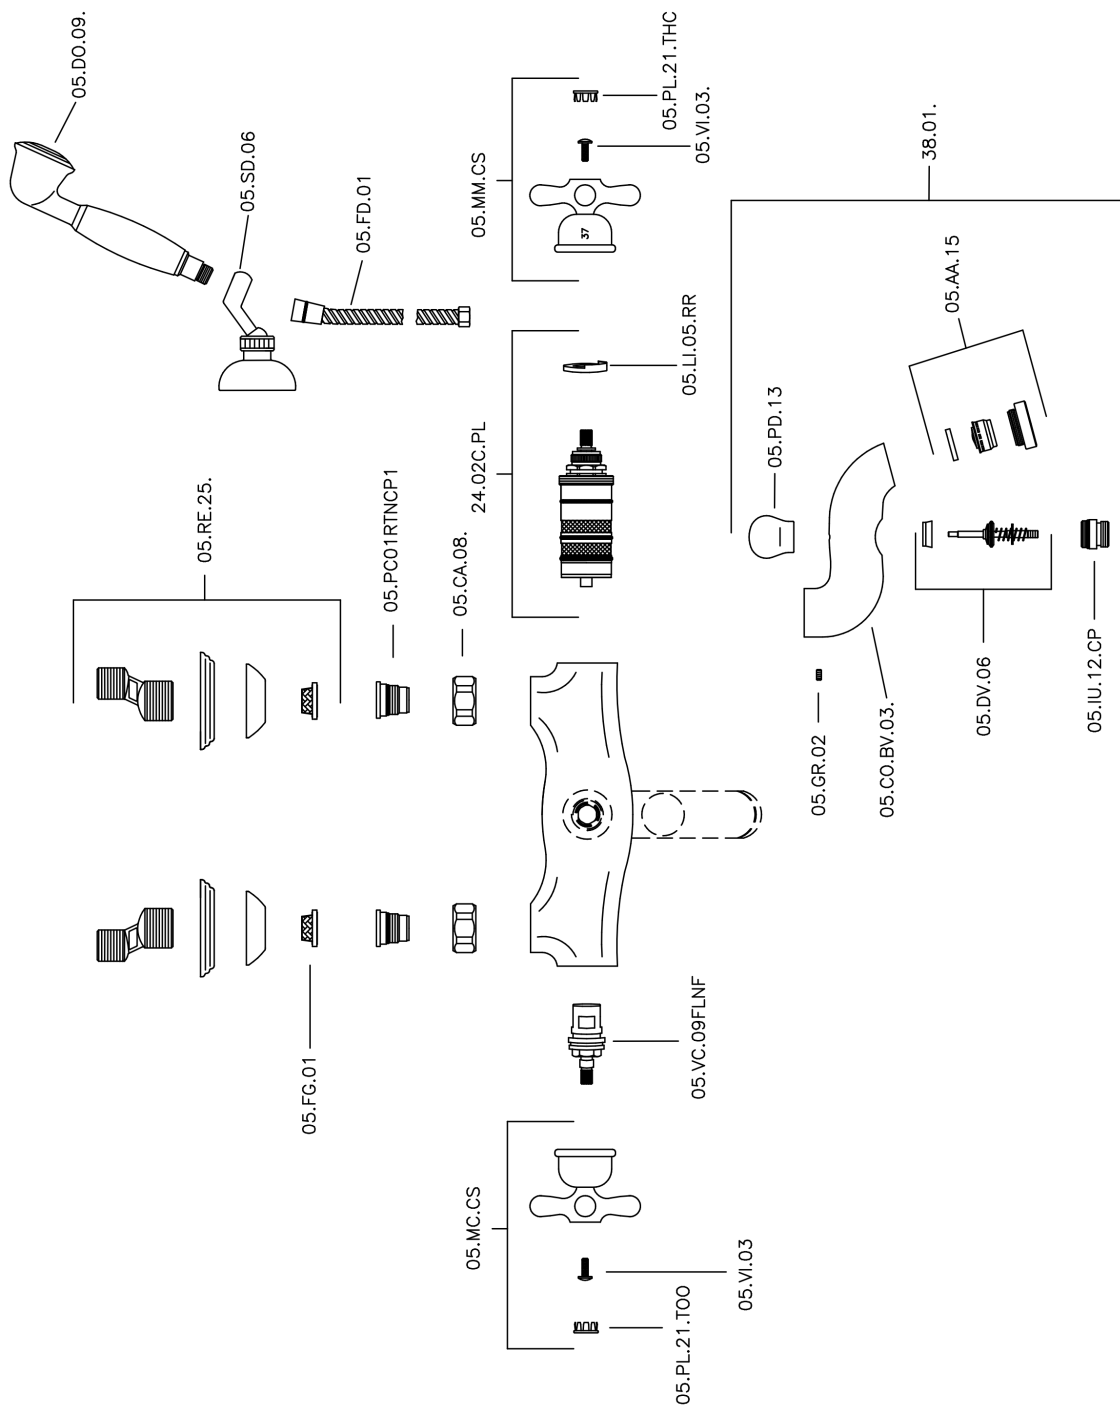

Thermostatic bath mixer, with shower set CROISSETTE_CSD27010

MODEL **CSD27010**

Thermostatic bath mixer, with shower set, wall mounted adjustable handshower bracket, classic D.53 mm Brass one spray handshower, Brass 150 cm. flexible hose

AVAILABLE FINISHINGS

-  **21** 21 Chrome
-  **27** 27 Old Bronze
-  **2G** 2G Antique Gold
-  **2W** 2W Brushed Gold

CHARACTERISTICS

Cartridge Spare Parts **24.04A.PP**

8x20 Plus P Thermostatic Valve

Thermostatic

The Huber thermostatic is your personal water manager, helping you to handle, control and save water and energy.

Thermostatic bath mixer, with shower set CROISSETTE_CSD27010

CSD27010

<https://en.huberitalia.com/thermostatic-bath-mixer-with-shower-set-croisette-csd27010>