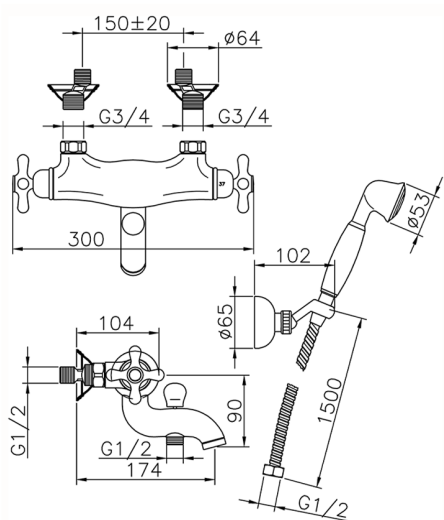

Thermostatic bath mixer, with shower set CROISSETTE_CSD27010

MODEL **CSD27010**

Thermostatic bath mixer, with shower set, wall mounted adjustable handshower bracket, classic D.53 mm Brass one spray handshower, Brass 150 cm. flexible hose

AVAILABLE FINISHINGS

-  **21** 21 Chrome
-  **27** 27 Old Bronze
-  **2G** 2G Antique Gold
-  **2W** 2W Brushed Gold

CHARACTERISTICS

Cartridge Spare Parts **24.04A.PP**

8x20 Plus P Thermostatic Valve

Thermostatic