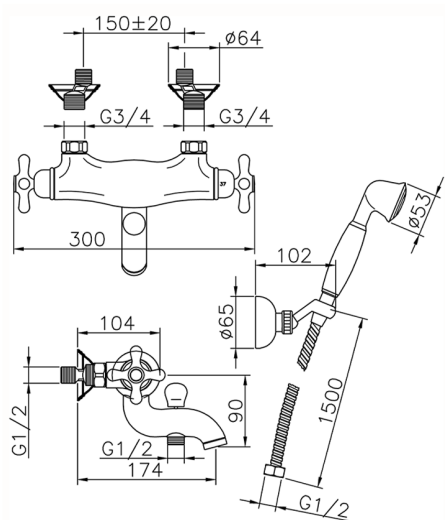

Thermostatic bath mixer, with shower set CROISSETTE_CSD27010

MODEL **CSD27010**

Thermostatic bath mixer, with shower set, wall mounted adjustable handshower bracket, classic D.53 mm Brass one spray handshower, Brass 150 cm. flexible hose

AVAILABLE FINISHINGS

-  **21** 21 Chrome
-  **27** 27 Old Bronze
-  **2G** 2G Antique Gold
-  **2W** 2W Brushed Gold

CHARACTERISTICS

Cartridge Spare Parts **24.04A.PP**

8x20 Plus P Thermostatic Valve

Thermostatic