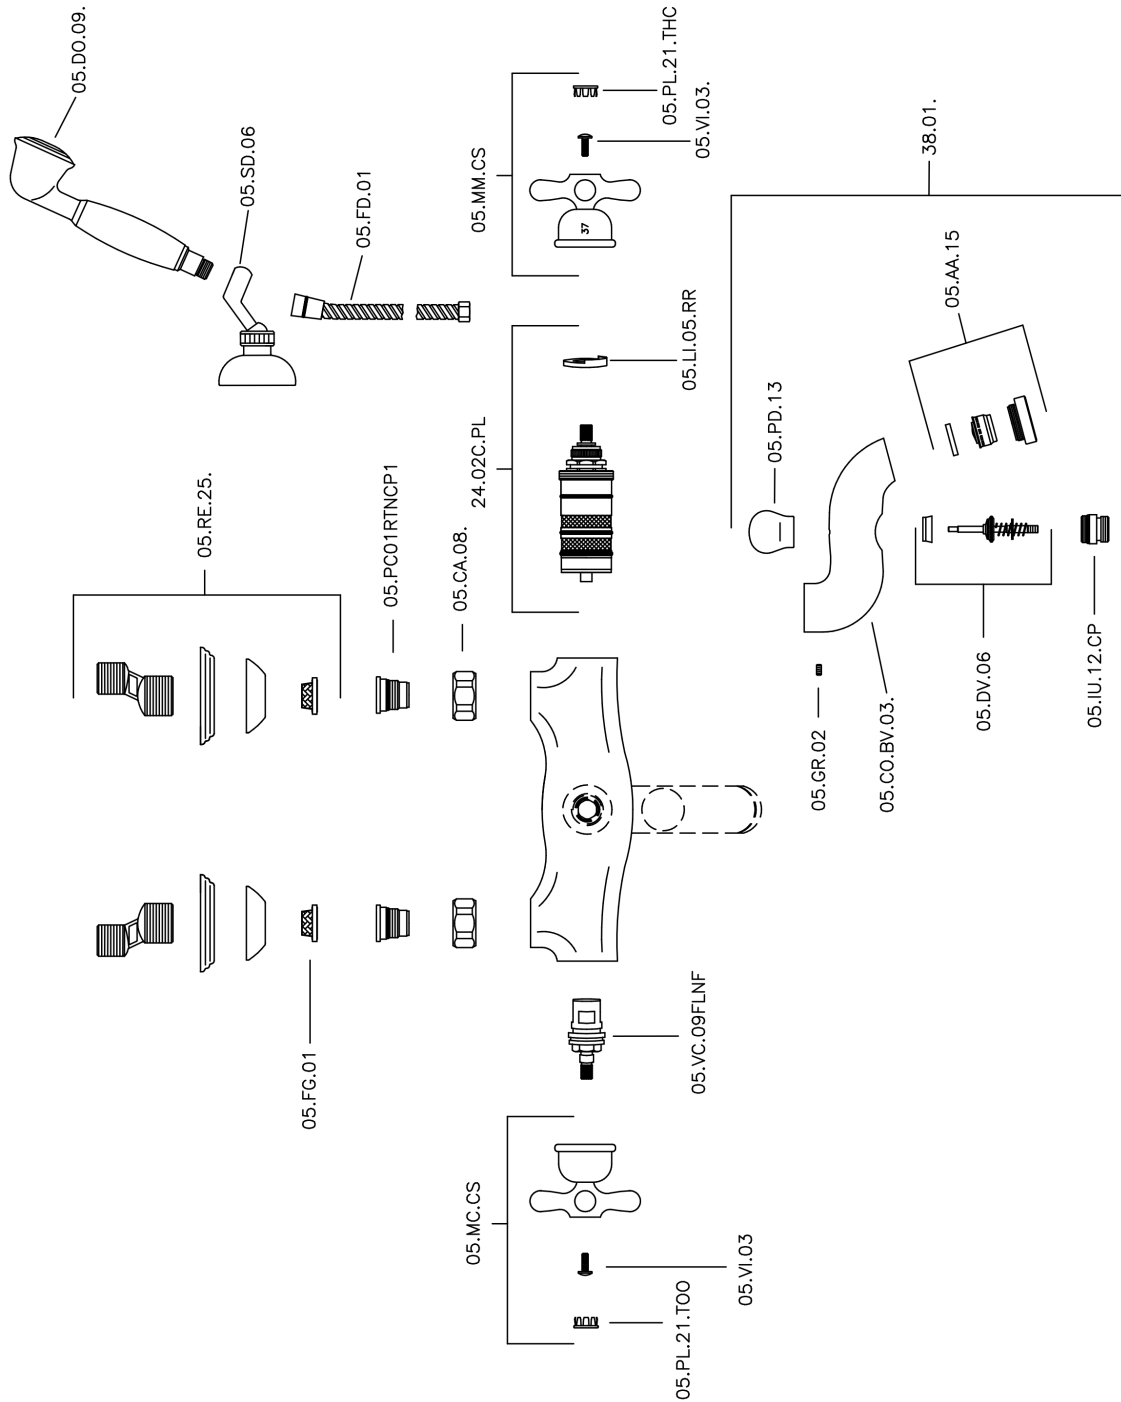

Thermostatic bath mixer, with shower set CROISSETTE_CSD27010

MODEL **CSD27010**

Thermostatic bath mixer, with shower set, wall mounted adjustable handshower bracket, classic D.53 mm Brass one spray handshower, Brass 150 cm. flexible hose

AVAILABLE FINISHINGS

-  **21** 21 Chrome
-  **27** 27 Old Bronze
-  **2G** 2G Antique Gold
-  **2W** 2W Brushed Gold

CHARACTERISTICS

Cartridge Spare Parts **24.04A.PP**

8x20 Plus P Thermostatic Valve

Thermostatic

The Huber thermostatic is your personal water manager, helping you to handle, control and save water and energy.

Thermostatic bath mixer, with shower set CROISSETTE_CSD27010

CSD27010

<https://en.huberitalia.com/thermostatic-bath-mixer-with-shower-set-croisette-csd27010>