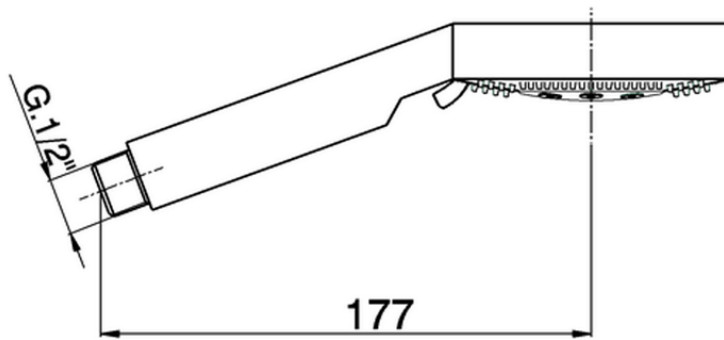

ABS Linear handshower SHOWER_SS014190

SS014190

<https://en.huberitalia.com/abs-linear-handshower-shower-ss014190>

2024-12-22