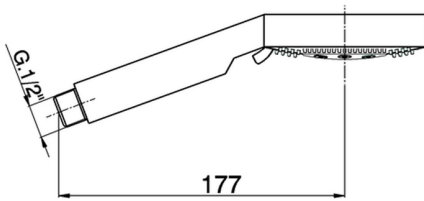

ABS Linear handshower SHOWER_SS014190

MODEL **SS014190**

ABS Linear handshower, ABS D.100 mm 5 sprays

AVAILABLE FINISHINGS

CHARACTERISTICS

2024-12-22