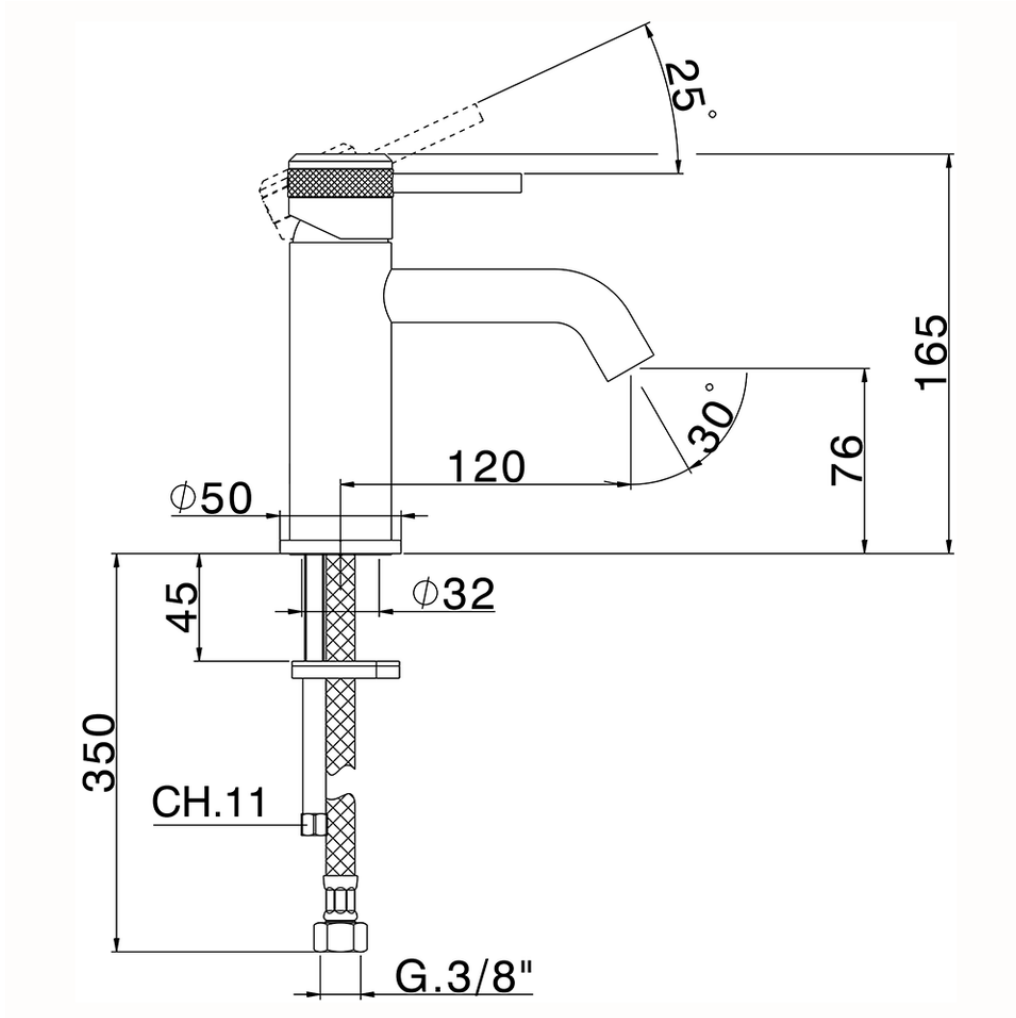

Single lever washbasin mixer CHRONOS_CR001540

CR001540

<https://en.huberitalia.com/single-lever-washbasin-mixer-chronos-cr001540>

2024-12-22