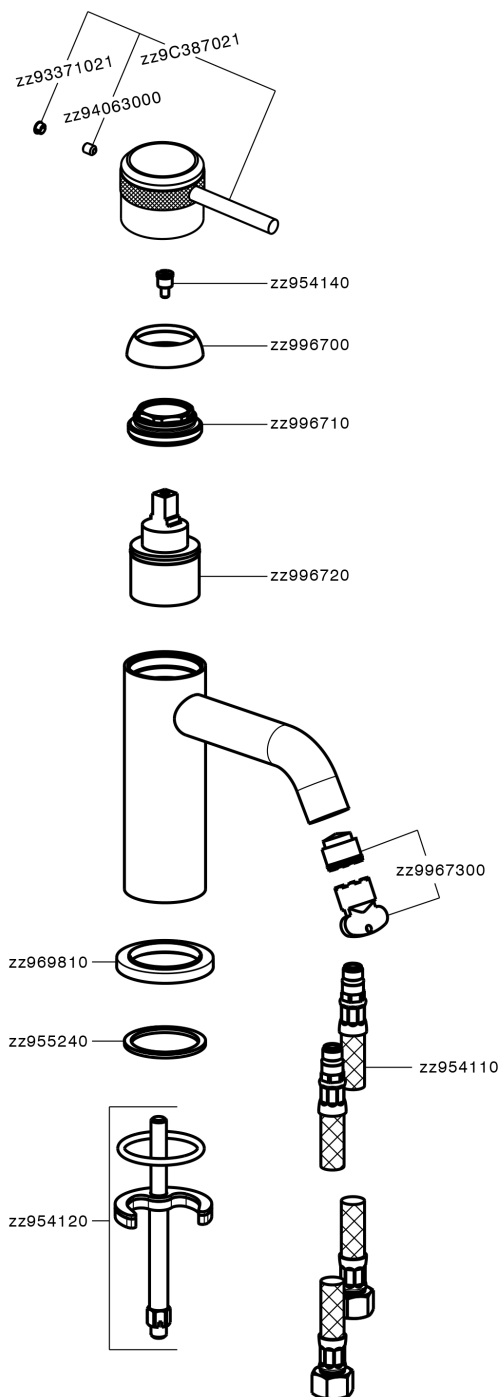

## Single lever washbasin mixer CHRONOS\_CR001540

CR001540

<https://en.huberitalia.com/single-lever-washbasin-mixer-chronos-cr001540>

2024-12-22