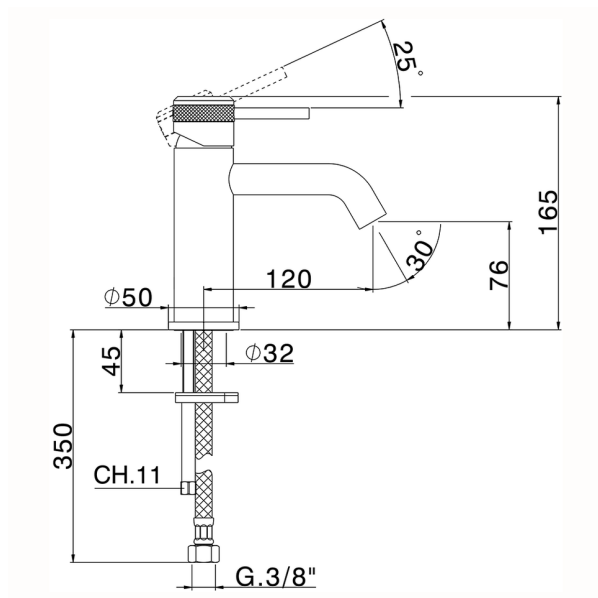

Single lever washbasin mixer CHRONOS_CR001540

MODEL **CR001540**

Single lever washbasin mixer, without pop-up waste, G.3/8" stainless steel flexible hoses

AVAILABLE FINISHINGS

-  **21** 21 Chrome
-  **2F** 2F Brushed Nickel
-  **2Q** 2Q Black Titanium

CHARACTERISTICS

Cartridge Spare Parts **ZZ99672000**

35 mm Cartridge

EcoStop

EcoStop feature limits water flow to approximately 50% of maximum output with one point of resistance on setting. Push slightly past the middle stop only when full water output is required. This will save water up to 50%.

Single lever washbasin mixer CHRONOS_CR001540

CR001540

<https://en.huberitalia.com/single-lever-washbasin-mixer-chronos-cr001540>

2024-12-22