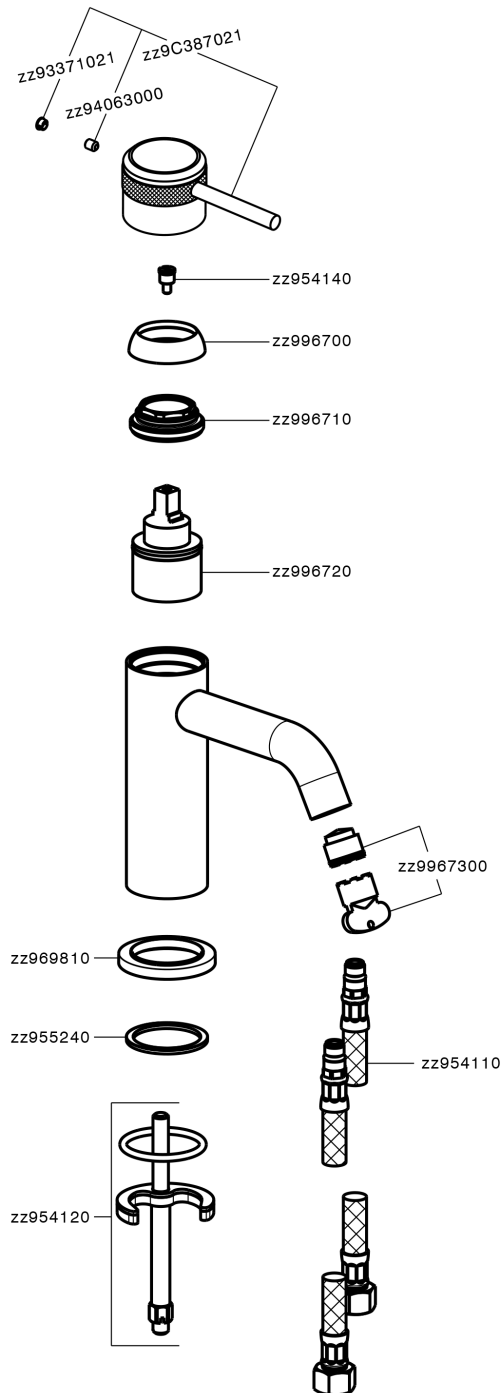

Single lever washbasin mixer CHRONOS_CR001540

MODEL **CR001540**

Single lever washbasin mixer, without pop-up waste, G.3/8" stainless steel flexible hoses

AVAILABLE FINISHINGS

-  **21** 21 Chrome
-  **2F** 2F Brushed Nickel
-  **2Q** 2Q Black Titanium

CHARACTERISTICS

Cartridge Spare Parts **ZZ99672000**

35 mm Cartridge

EcoStop

EcoStop feature limits water flow to approximately 50% of maximum output with one point of resistance on setting. Push slightly past the middle stop only when full water output is required. This will save water up to 50%.

Single lever washbasin mixer CHRONOS_CR001540

CR001540

<https://en.huberitalia.com/single-lever-washbasin-mixer-chronos-cr001540>

2024-12-22