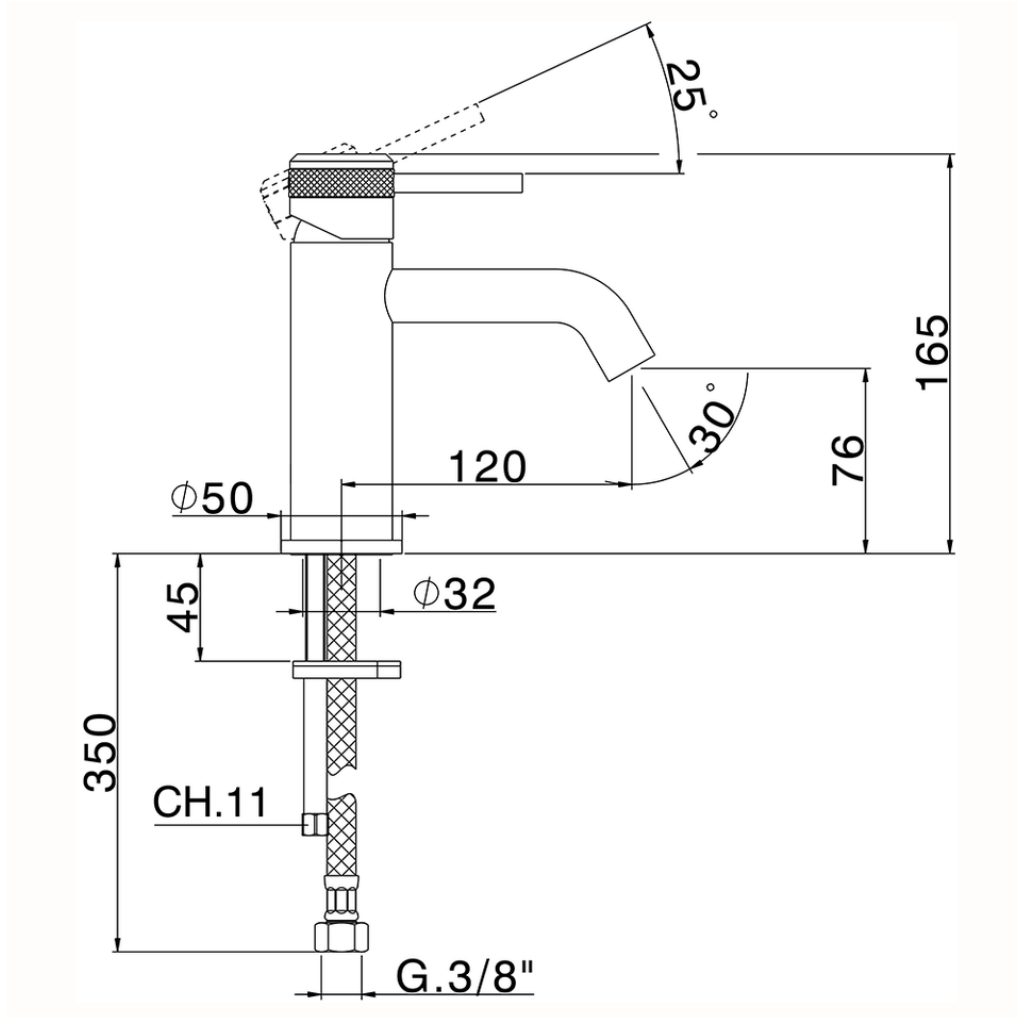

Single lever washbasin mixer CHRONOS_CR001540

CR001540

<https://en.huberitalia.com/single-lever-washbasin-mixer-chronos-cr001540>

2024-12-22