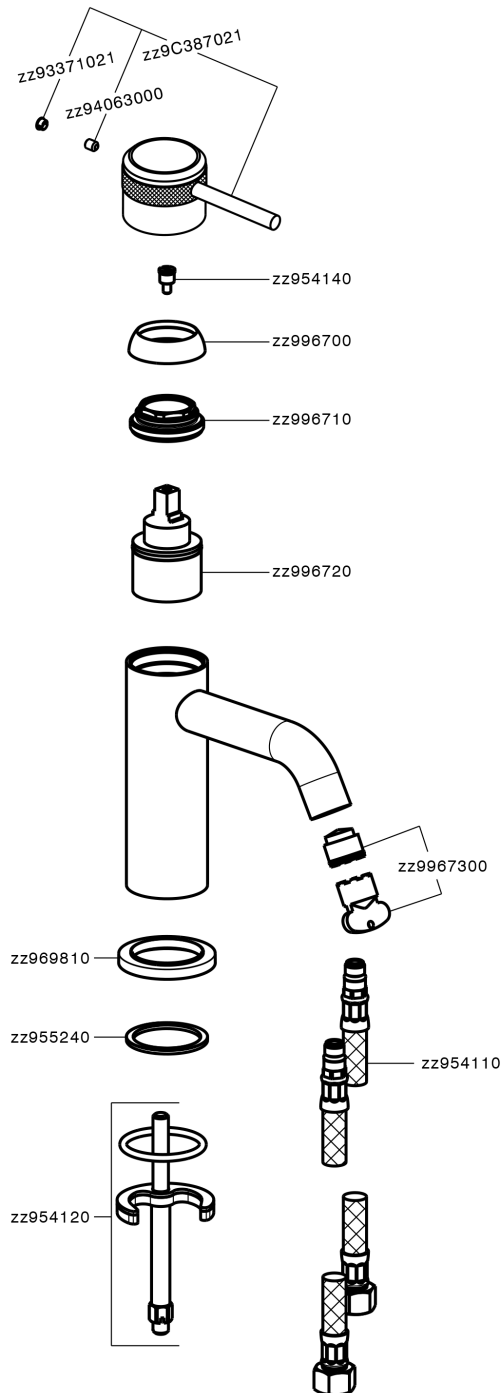

Single lever washbasin mixer CHRONOS_CR001540

CR001540

<https://en.huberitalia.com/single-lever-washbasin-mixer-chronos-cr001540>

2024-12-22