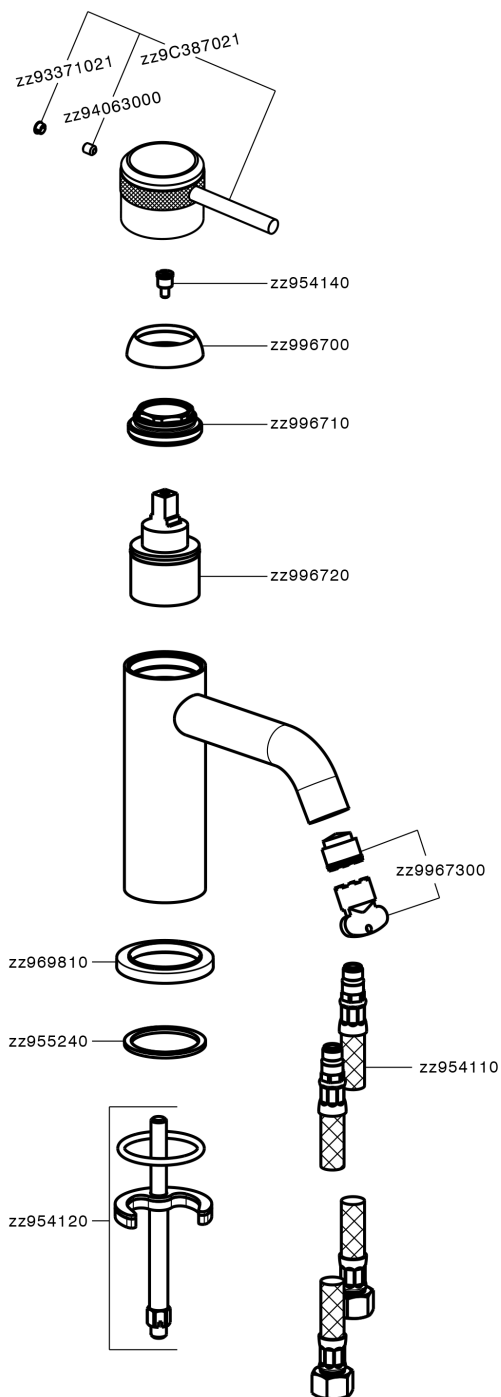

Single lever washbasin mixer CHRONOS_CR001540

MODEL **CR001540**

Single lever washbasin mixer, without pop-up waste, G.3/8" stainless steel flexible hoses

AVAILABLE FINISHINGS

-  **21** 21 Chrome
-  **2F** 2F Brushed Nickel
-  **2Q** 2Q Black Titanium

CHARACTERISTICS

Cartridge Spare Parts **ZZ99672000**

35 mm Cartridge

EcoStop

EcoStop feature limits water flow to approximately 50% of maximum output with one point of resistance on setting. Push slightly past the middle stop only when full water output is required. This will save water up to 50%.

Single lever washbasin mixer CHRONOS_CR001540

CR001540

<https://en.huberitalia.com/single-lever-washbasin-mixer-chronos-cr001540>

2024-12-22