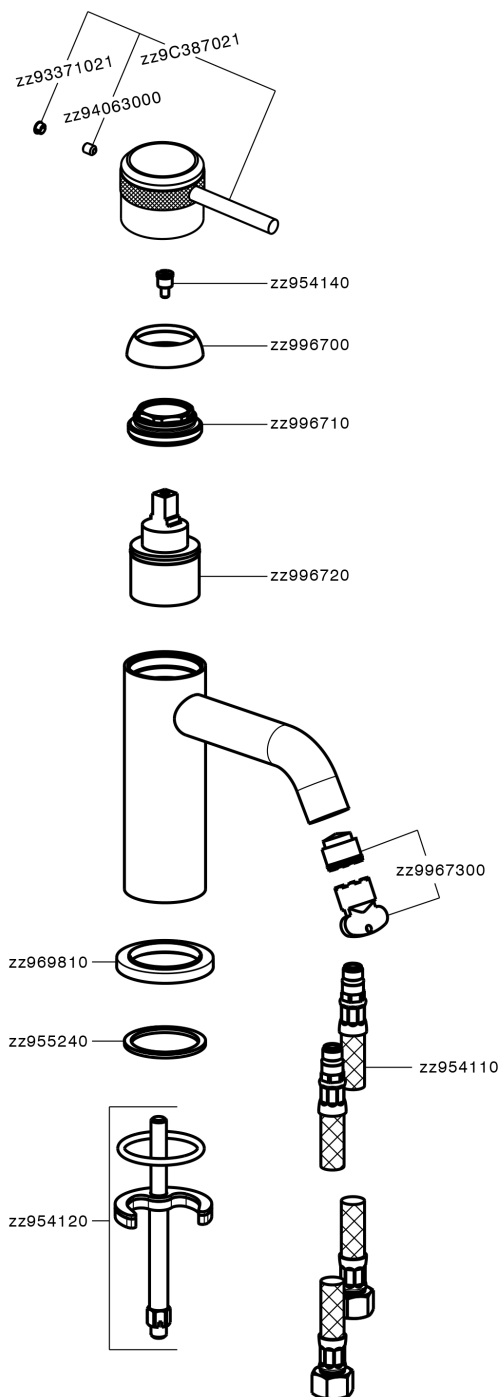

Single lever washbasin mixer CHRONOS_CR001540

CR001540

<https://en.huberitalia.com/single-lever-washbasin-mixer-chronos-cr001540>

2024-12-22