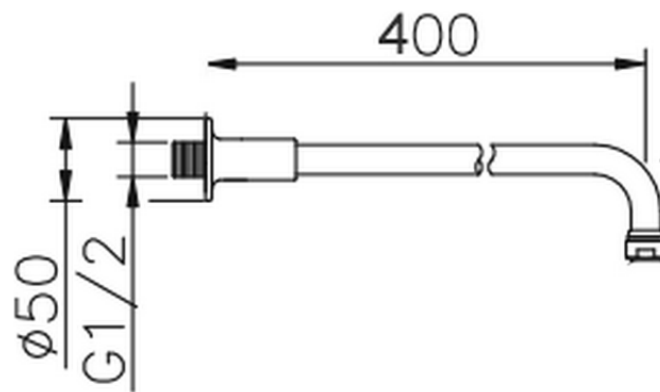

Shower arm VT-CS SHOWER_05.BD.02H.

05.BD.02H.

<https://en.huberitalia.com/shower-arm-vt-cs-shower-05-bd-02h>

2024-11-15