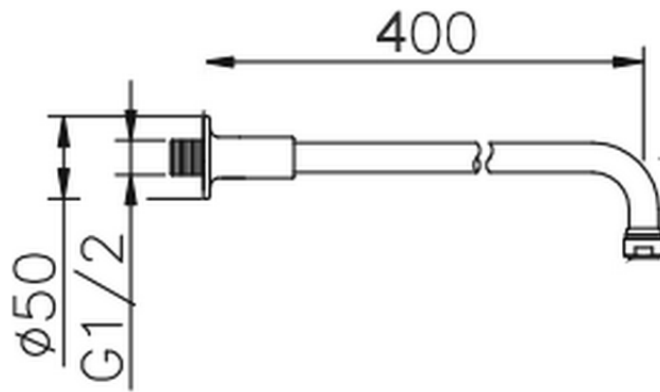

Shower arm VT-CS SHOWER_05.BD.02H.

05.BD.02H.

<https://en.huberitalia.com/shower-arm-vt-cs-shower-05-bd-02h>

2024-11-15