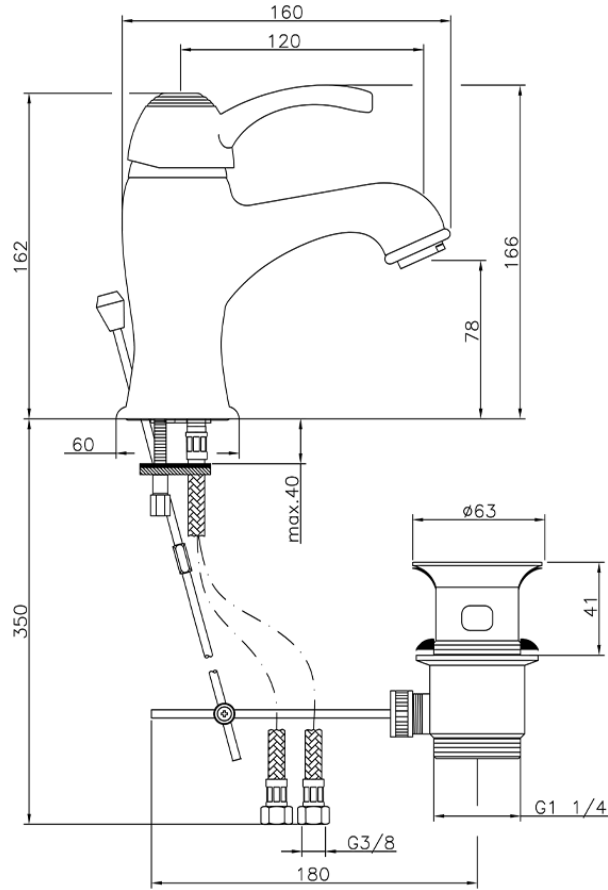

Single lever washbasin mixer VICTORIAN_VM000510

VM000510

<https://en.huberitalia.com/single-lever-washbasin-mixer-victorian-vm000510>

2024-12-22