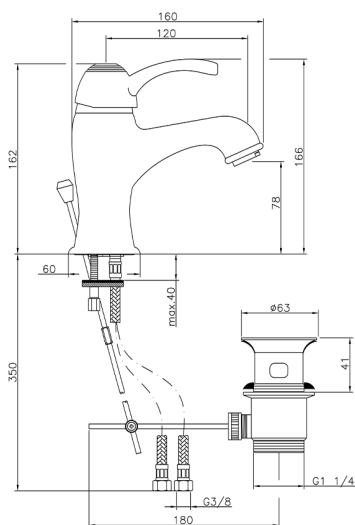

Single lever washbasin mixer VICTORIAN_VM000510

MODEL **VM000510**

Single lever washbasin mixer, with 1"1/4 automatic pop up waste, G.3/8" stainless steel flexible hoses

AVAILABLE FINISHINGS

-  **21** 21 Chrome
-  **27** 27 Old Bronze
-  **2A** 2A Satin Brushed Nickel
-  **2G** 2G Antique Gold
-  **2W** 2W Brushed Gold

CHARACTERISTICS

Cartridge Spare Parts **ZZ95273000**

40 mm Cartridge

2024-12-22