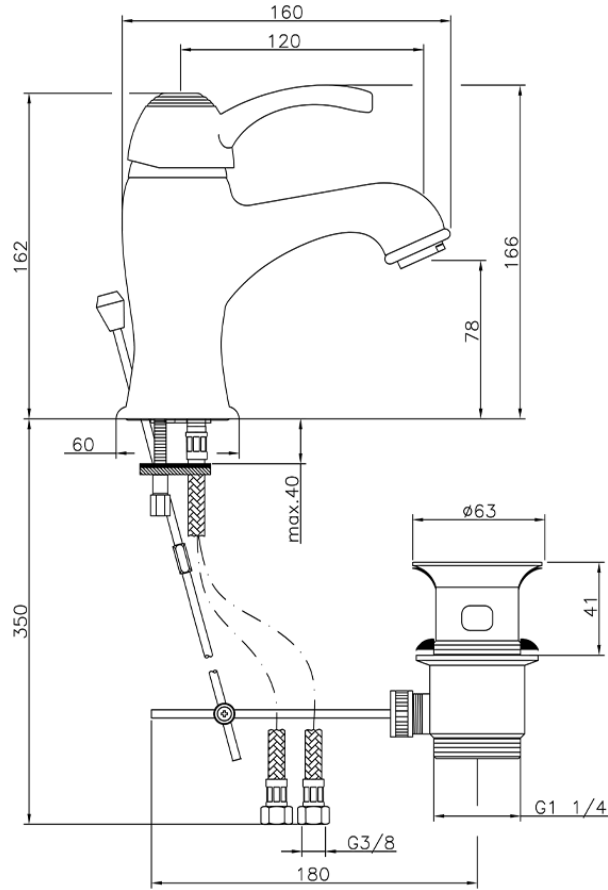

Single lever washbasin mixer VICTORIAN\_VM000510

VM000510

<https://en.huberitalia.com/single-lever-washbasin-mixer-victorian-vm000510>

2024-12-22