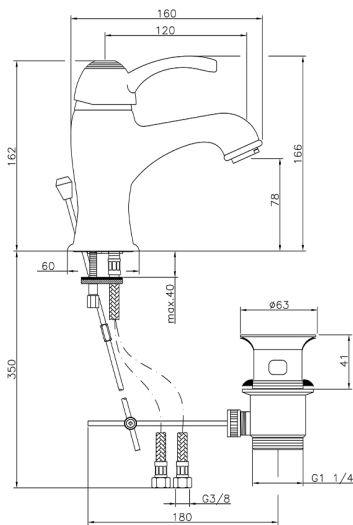

Single lever washbasin mixer VICTORIAN_VM000510

MODEL **VM000510**

Single lever washbasin mixer, with 1"1/4 automatic pop up waste, G.3/8" stainless steel flexible hoses

AVAILABLE FINISHINGS

-  **21** 21 Chrome
-  **27** 27 Old Bronze
-  **2A** 2A Satin Brushed Nickel
-  **2G** 2G Antique Gold
-  **2W** 2W Brushed Gold

CHARACTERISTICS

Cartridge Spare Parts **ZZ95273000**

40 mm Cartridge

2024-12-22