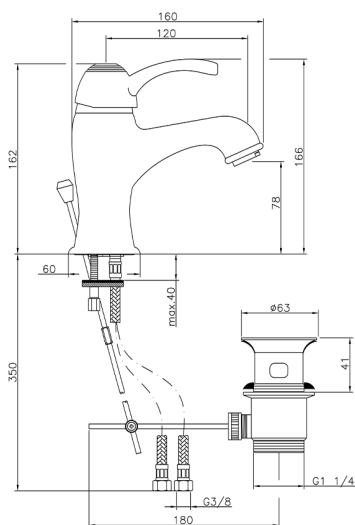

## Single lever washbasin mixer VICTORIAN\_VM000510

MODEL **VM000510**

Single lever washbasin mixer, with 1"1/4 automatic pop up waste, G.3/8" stainless steel flexible hoses

### CHARACTERISTICS

Cartridge Spare Parts **ZZ95273000**

**40 mm Cartridge**

2024-12-22