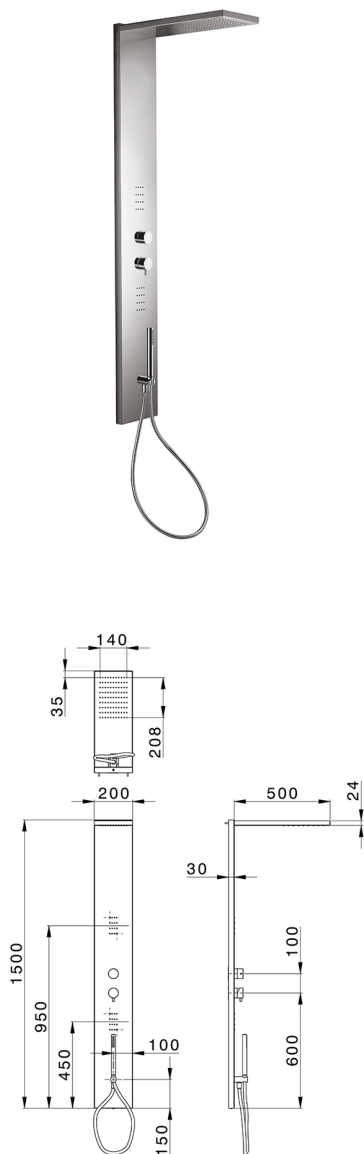

Free Standing Single Lever Shower Column COLUMNS_ZS105000

MODEL **ZS105000**

3-fonctions single lever shower panel, stainless steel
 AISI 304 shower panel, 3 outlet deviatop
 cartridge, handshower holder with wall elbow, 23 mm
 Brass One Spray handshower, 2 front body
 jets, 200x500 thick 24mm Inox rectangular
 showerhead, rain function, 150 cm PVC Flexible Hose

AVAILABLE FINISHINGS

-  **D1** D1 Brushed Inox
-  **40** 40 Matt Black
-  **4Q** 4Q Matt White
-  **D2** D2 Polished Inox

CHARACTERISTICS

Cartridge Spare Parts **ZZ99751000**

35 mm Cartridge

SafeTouch

The Huber SafeTouch system maintains the mixer body cool to the touch during operation.