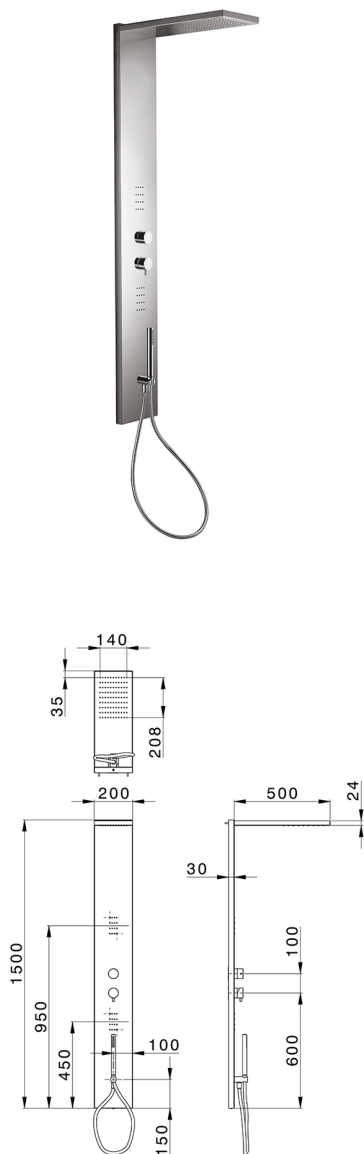

Free Standing Single Lever Shower Column COLUMNS_ZS105000

MODEL **ZS105000**

3-fonctions single lever shower panel, stainless steel
 AISI 304 shower panel, 3 outlet deviator cartridge, handshower holder with wall elbow, 23 mm Brass One Spray handshower, 2 front body jets, 200x500 thick 24mm Inox rectangular showerhead, rain function, 150 cm PVC Flexible Hose

AVAILABLE FINISHINGS

-  **D1** D1 Brushed Inox
-  **40** 40 Matt Black
-  **4Q** 4Q Matt White
-  **D2** D2 Polished Inox

CHARACTERISTICS

Cartridge Spare Parts **ZZ99751000**

35 mm Cartridge

SafeTouch

The Huber SafeTouch system maintains the mixer body cool to the touch during operation.