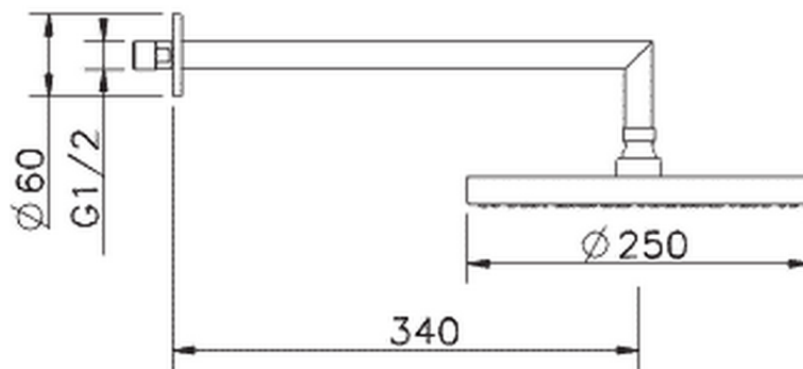

Shower arm with Icon showerhead SHOWER_SS013300

SS013300

<https://en.huberitalia.com/shower-arm-with-icon-showerhead-shower-ss013300>

2026-06-29