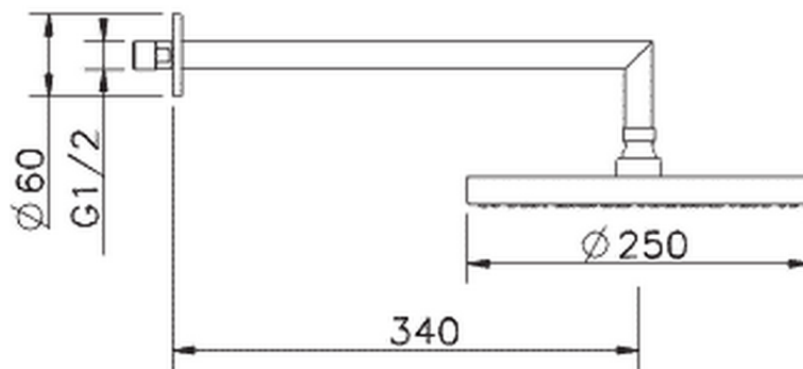

Shower arm with Icon showerhead SHOWER_SS013300

SS013300

<https://en.huberitalia.com/shower-arm-with-icon-showerhead-shower-ss013300>

2026-04-07