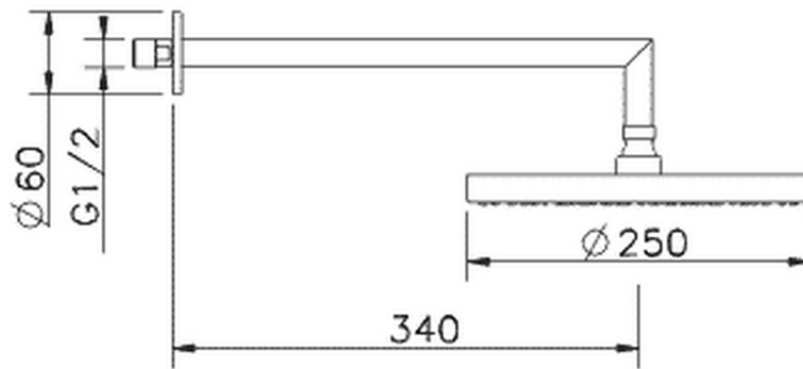

Shower arm with Icon showerhead SHOWER_SS013300

SS013300

<https://en.huberitalia.com/shower-arm-with-icon-showerhead-shower-ss013300>

2026-04-28