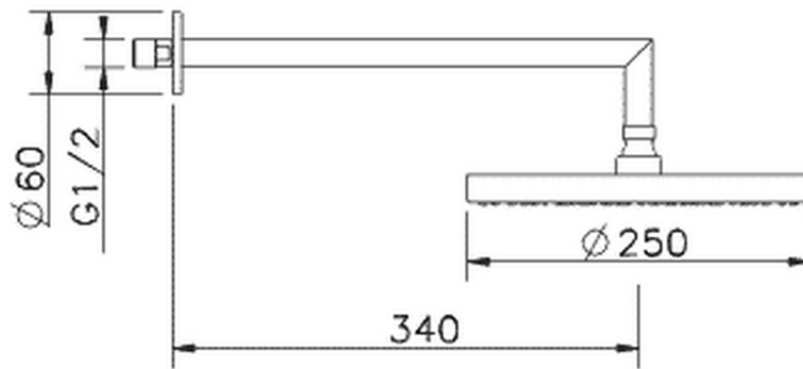

Shower arm with Icon showerhead SHOWER_SS013300

SS013300

<https://en.huberitalia.com/shower-arm-with-icon-showerhead-shower-ss013300>

2026-06-29