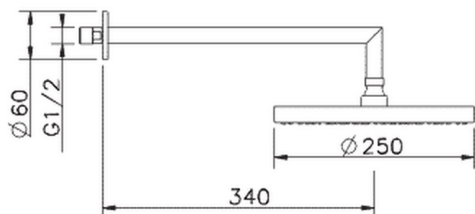

Shower arm with Icon showerhead SHOWER_SS013300

MODEL **SS013300**

Shower arm with showerhead, 250 mm ABS round showerhead, 340 mm shower arm

AVAILABLE FINISHINGS

CHARACTERISTICS

2026-06-13