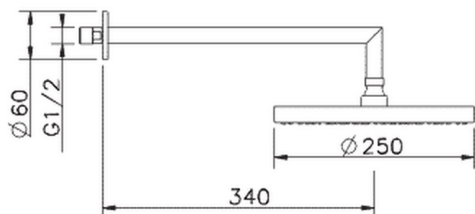

## Shower arm with Icon showerhead SHOWER\_SS013300

MODEL **SS013300**

Shower arm with showerhead, 250 mm ABS round showerhead, 340 mm shower arm

AVAILABLE FINISHINGS

CHARACTERISTICS

2026-04-09