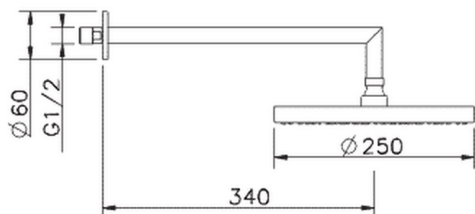

## Shower arm with Icon showerhead SHOWER\_SS013300

MODEL **SS013300**

Shower arm with showerhead, 250 mm ABS round showerhead, 340 mm shower arm

AVAILABLE FINISHINGS

CHARACTERISTICS

2026-04-07