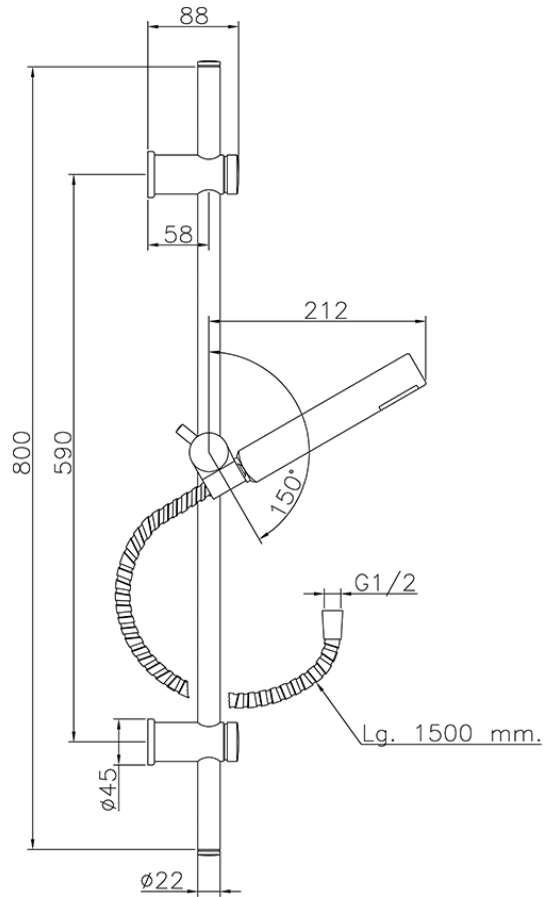

Suite showerset SHOWER_62.13H.

62.13H.

<https://en.huberitalia.com/suite-showerset-shower-62-13h>

2026-04-06