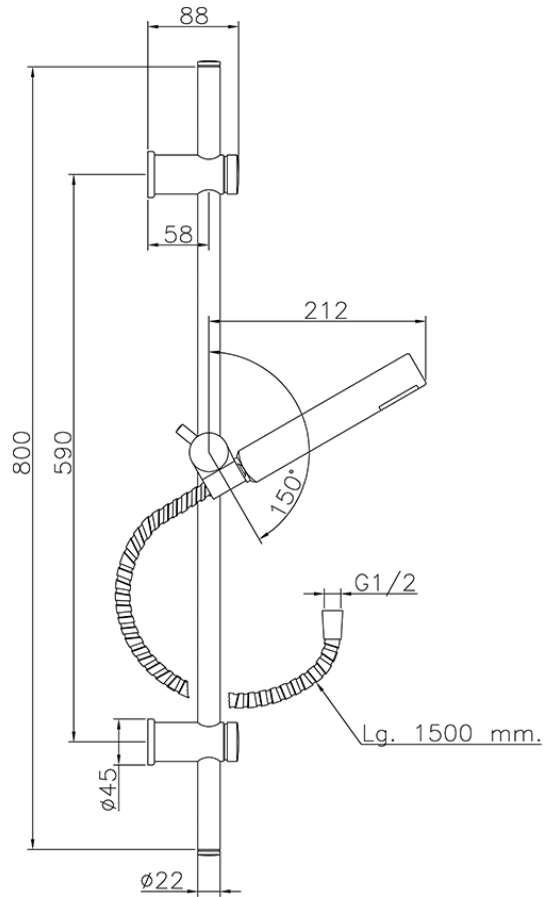

Suite showerset SHOWER_62.13H.

62.13H.

<https://en.huberitalia.com/suite-showerset-shower-62-13h>

2026-06-26