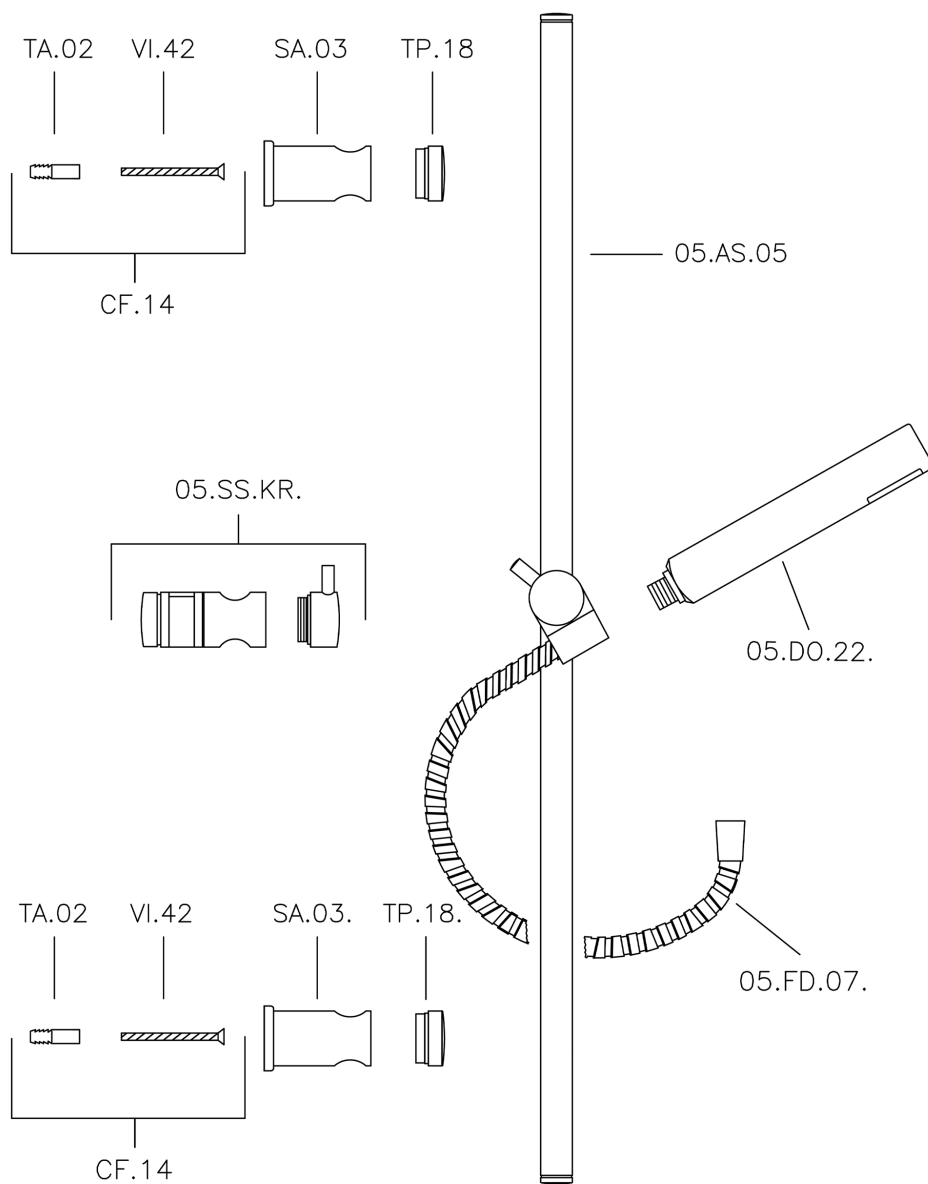

Suite showerset SHOWER_62.13H.

62.13H.

<https://en.huberitalia.com/suite-showerset-shower-62-13h>

2026-04-07