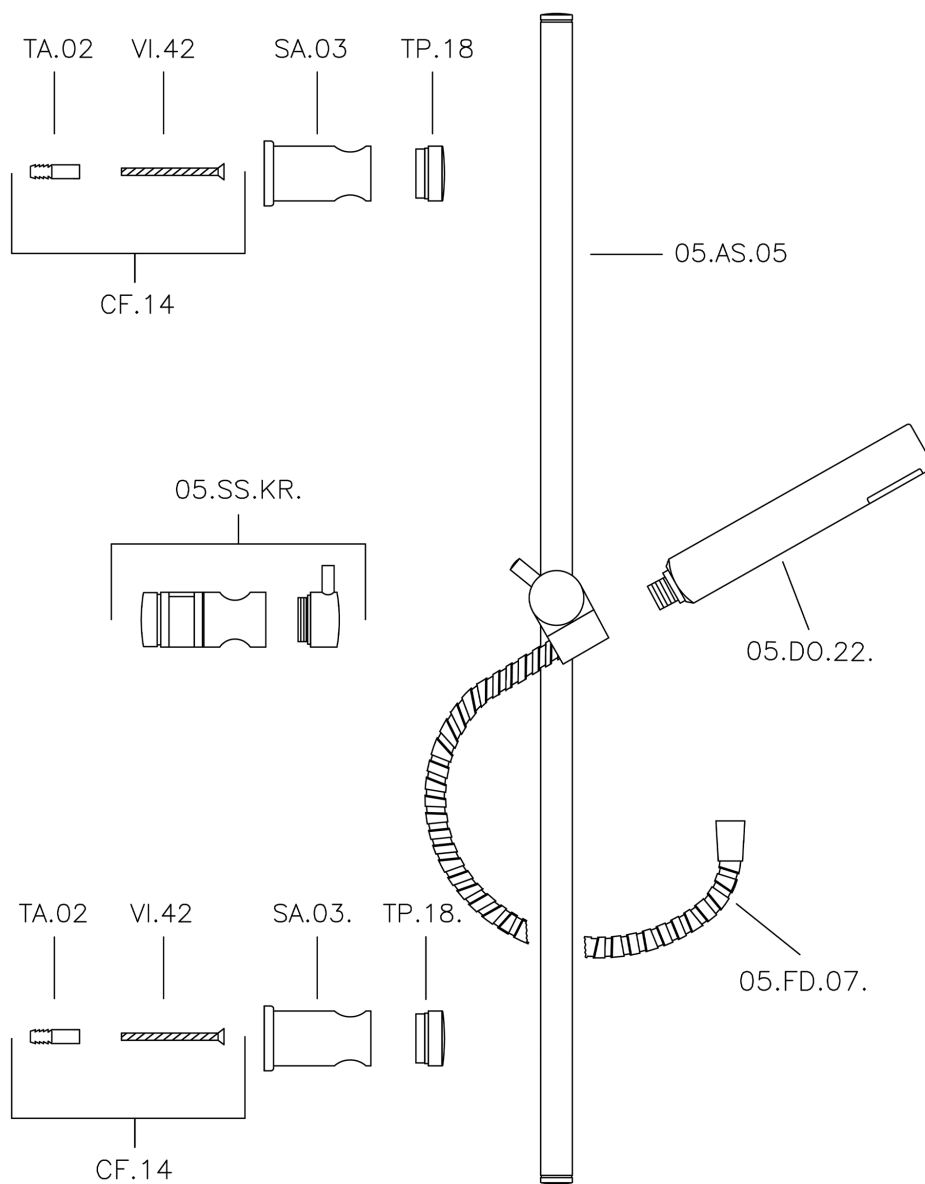

Suite showerset SHOWER_62.13H.

62.13H.

<https://en.huberitalia.com/suite-showerset-shower-62-13h>

2026-06-26