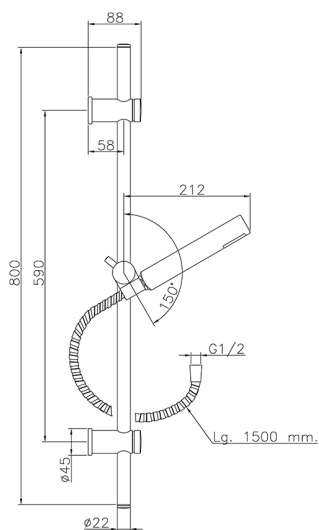

Suite showeret SHOWER_62.13H.

MODEL **62.13H.**

Showerset, 59 cm Sliding rail bar with sliding bracket, ABS 26 mm minimalistic one spray handshower, 150 cm Brass flexible hose

AVAILABLE FINISHINGS

-  **CR** CR Chrome
-  **2W** 2W Brushed Gold
-  **NB** NB Brushed Nickel
-  **NO** NO Matt Black

CHARACTERISTICS

Suite showerset SHOWER_62.13H.

62.13H.

<https://en.huberitalia.com/suite-showerset-shower-62-13h>

2026-06-13