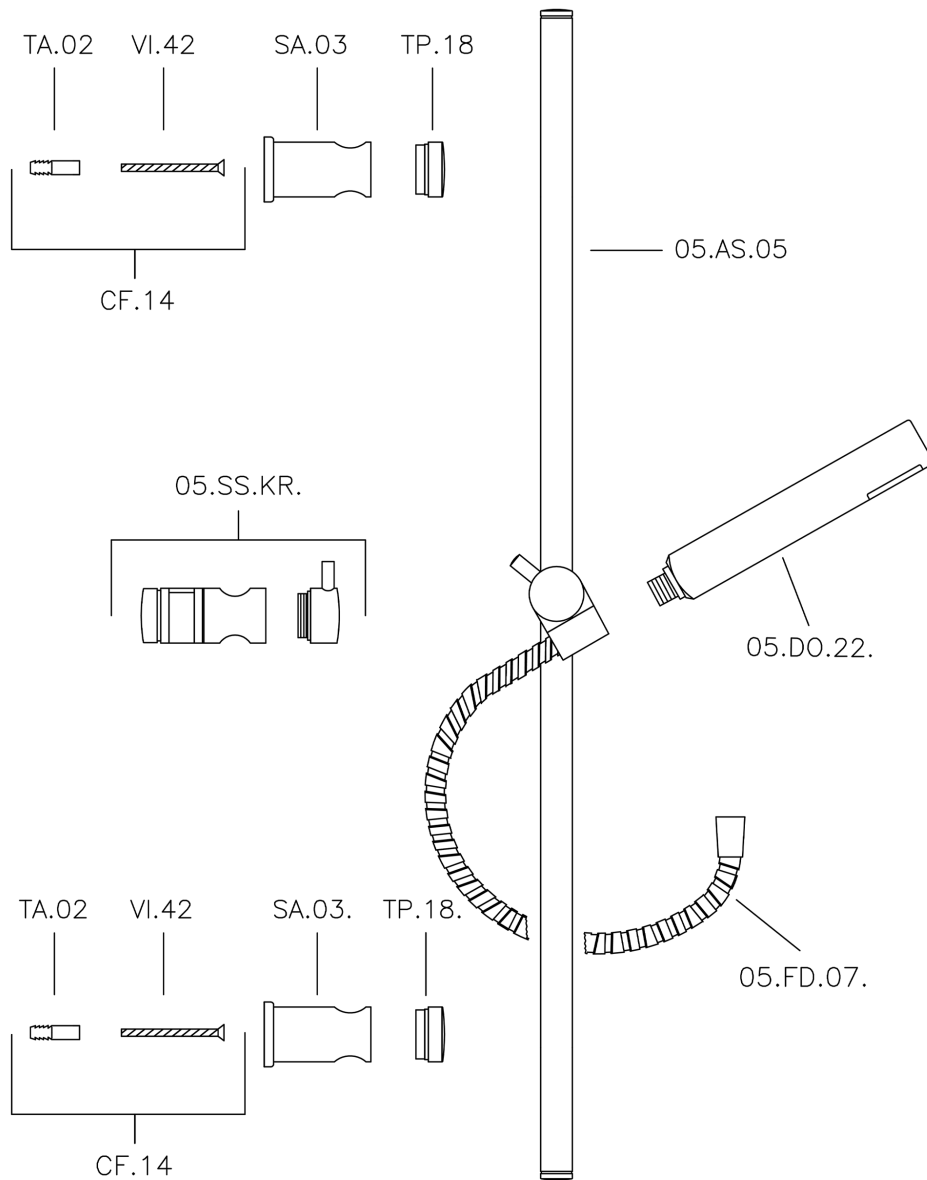

## Suite showeret SHOWER\_62.13H.

MODEL **62.13H.**

Showerset, 59 cm Sliding rail bar with sliding bracket, ABS 26 mm minimalistic one spray handshower, 150 cm Brass flexible hose

## Suite showerset SHOWER\_62.13H.

62.13H.

<https://en.huberitalia.com/suite-showerset-shower-62-13h>

2026-04-08