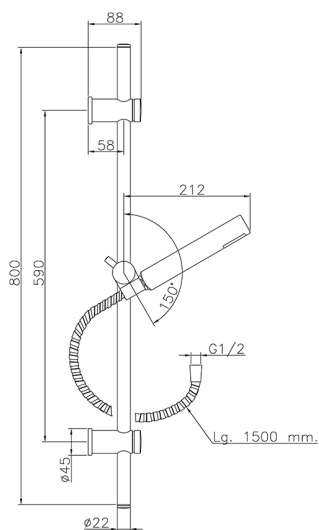

Suite showeret SHOWER_62.13H.

MODEL **62.13H.**

Showerset, 59 cm Sliding rail bar with sliding bracket, ABS 26 mm minimalistic one spray handshower, 150 cm Brass flexible hose

AVAILABLE FINISHINGS

- **CR** CR Chrome
- **2W** 2W Brushed Gold
- **NB** NB Brushed Nickel
- **NO** NO Matt Black

CHARACTERISTICS