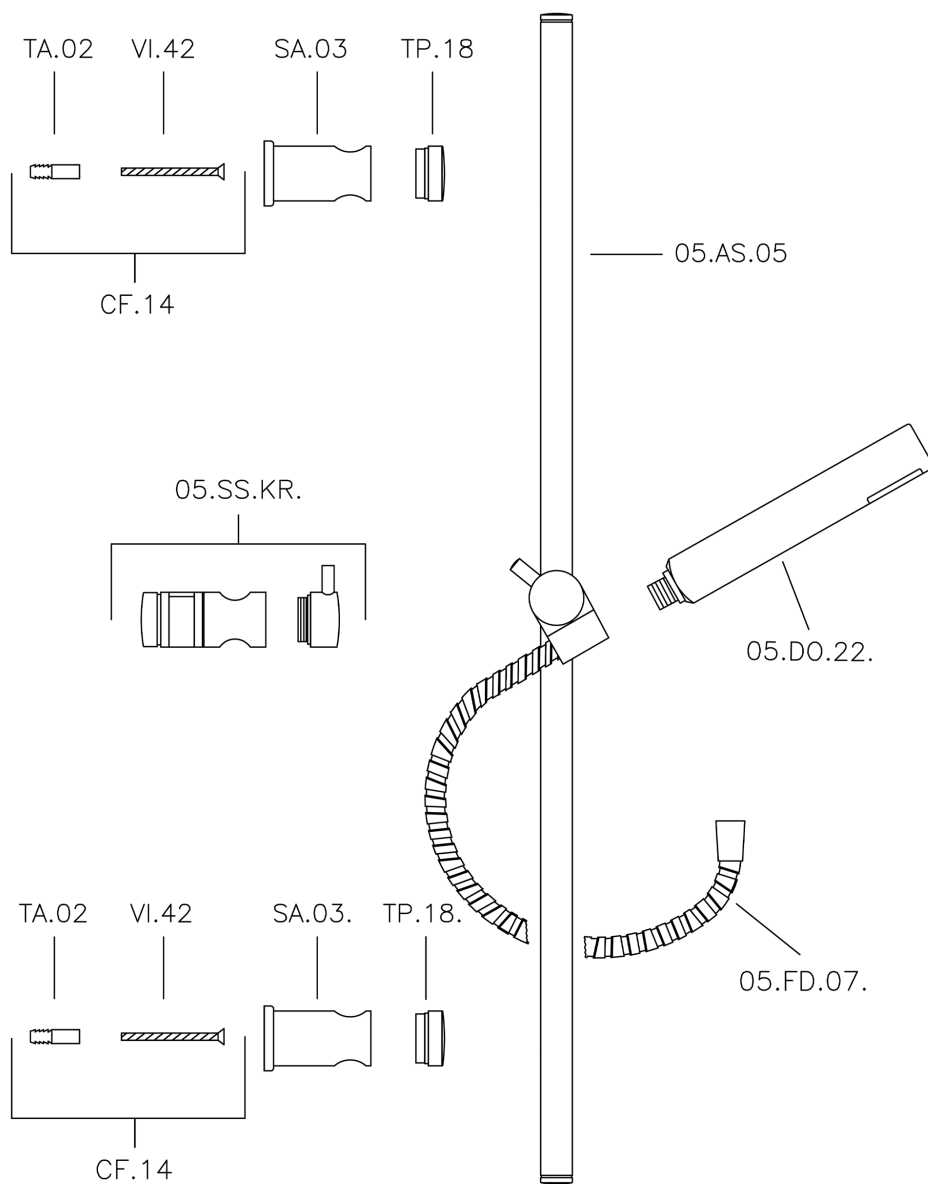

Suite showeret SHOWER_62.13H.

MODEL **62.13H.**

Showerset, 59 cm Sliding rail bar with sliding bracket, ABS 26 mm minimalistic one spray handshower, 150 cm Brass flexible hose

AVAILABLE FINISHINGS

-  **CR** CR Chrome
-  **2W** 2W Brushed Gold
-  **NB** NB Brushed Nickel
-  **NO** NO Matt Black

CHARACTERISTICS

Suite showerset SHOWER_62.13H.

62.13H.

<https://en.huberitalia.com/suite-showerset-shower-62-13h>

2026-06-13