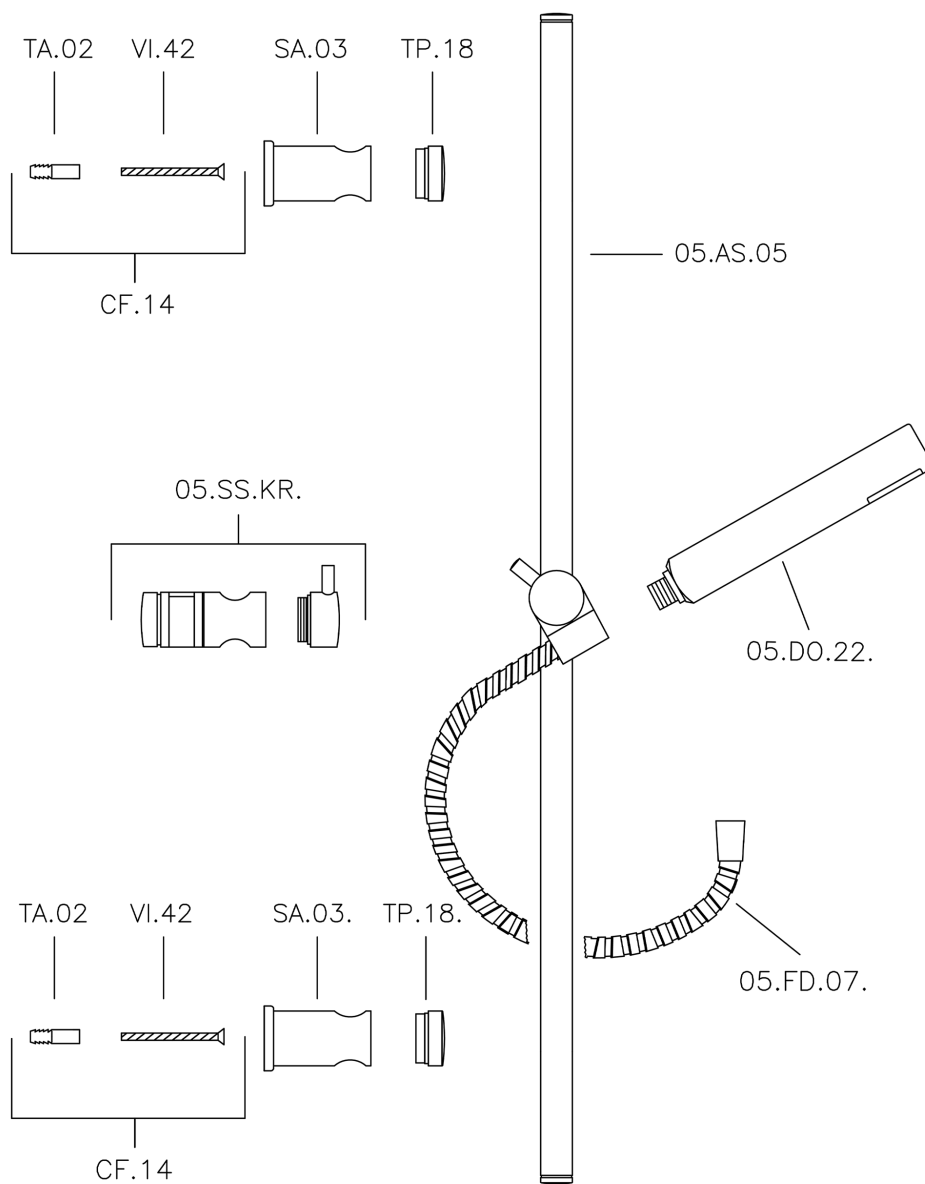

## Suite showeret SHOWER\_62.13H.

MODEL **62.13H.**

Showerset, 59 cm Sliding rail bar with sliding bracket, ABS 26 mm minimalistic one spray handshower, 150 cm Brass flexible hose

## Suite showerset SHOWER\_62.13H.

62.13H.

<https://en.huberitalia.com/suite-showerset-shower-62-13h>

2026-06-06