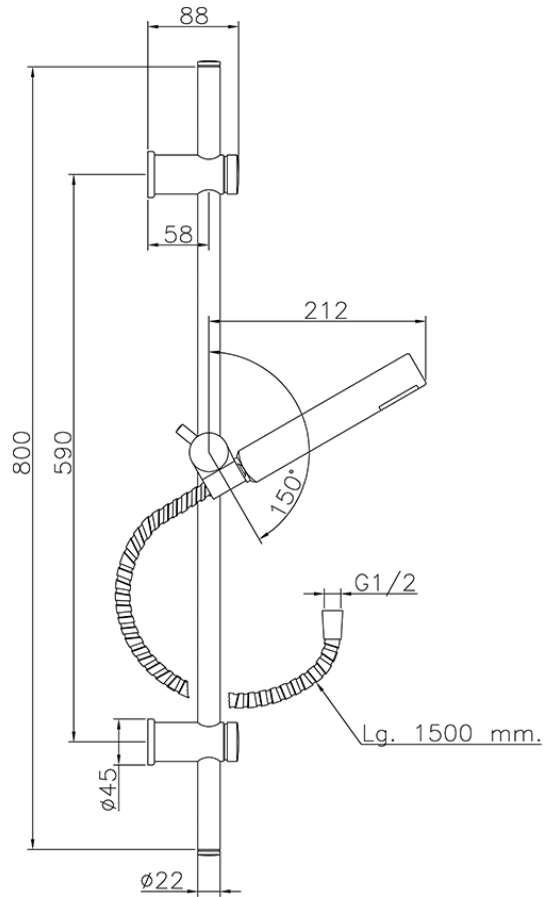

## Suite showerset SHOWER\_62.13H.

62.13H.

<https://en.huberitalia.com/suite-showerset-shower-62-13h>

2026-05-17